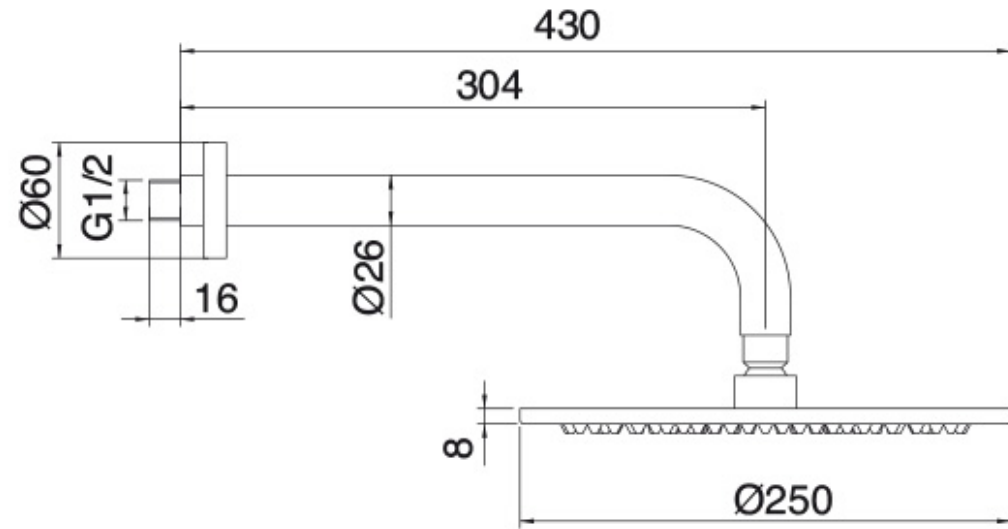

6586

FINISHES:

CHROME

BRUSH NICKEL

RUBINETTERIE
treemme
instruments for water