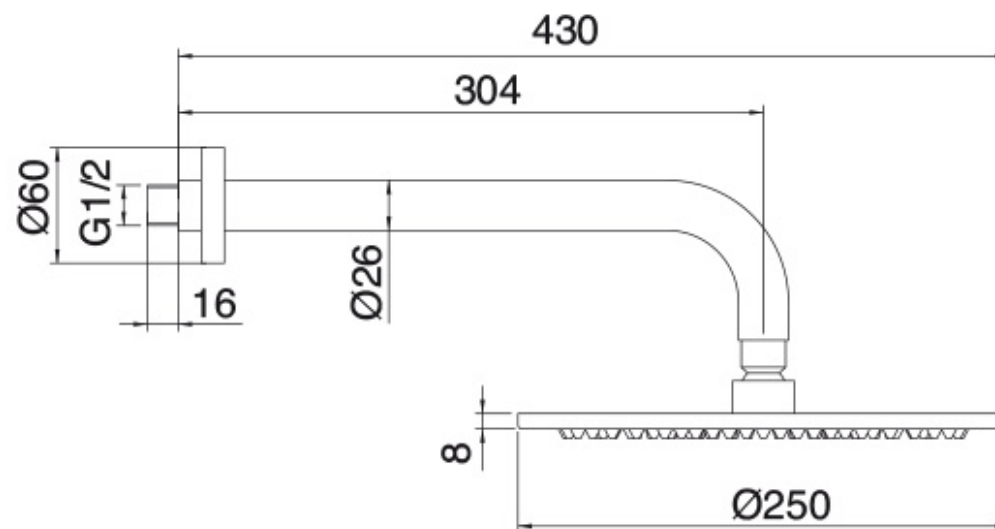

6586

FINISHES:

CHROME

BRUSH NICKEL

RUBINETTERIE
treemme
instruments for water