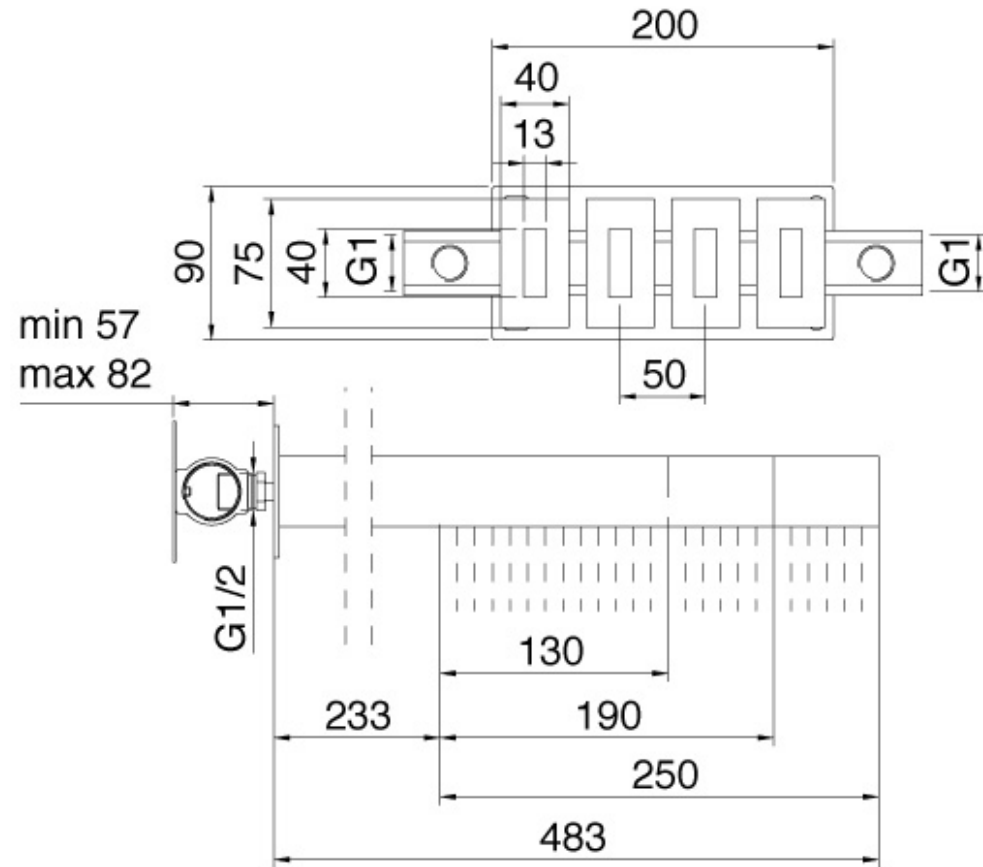

6582

FINISHES:

CHROME

BRUSH NICKEL

RUBINETTERIE
tremme
instruments for water