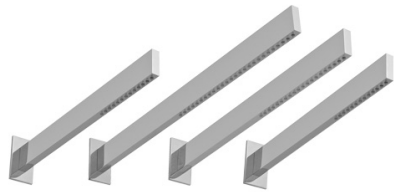

6582

FINISHES:

CHROME

BRUSH NICKEL

RUBINETTERIE
tremme
instruments for water