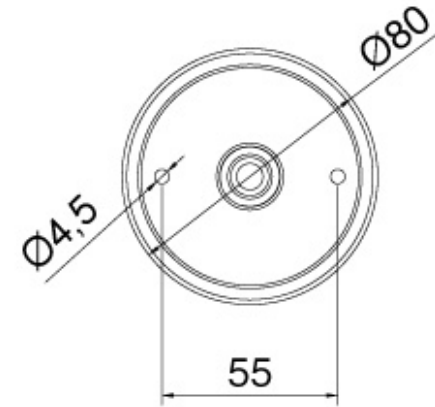

6576

FINISHES:

CHROME

BRUSH NICKEL

RUBINETTERIE
treemme
instruments for water