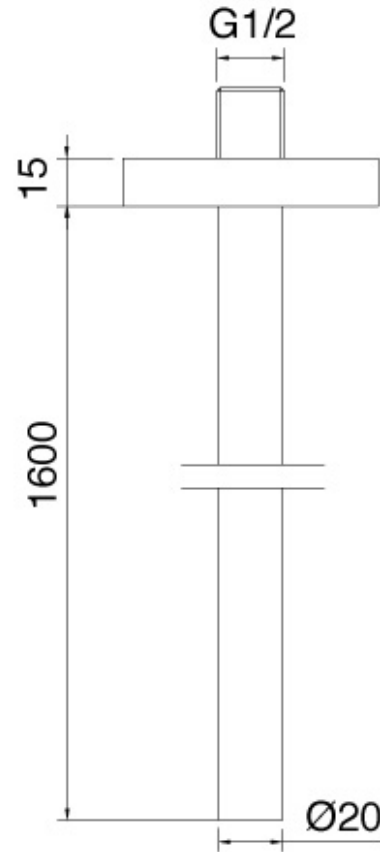

6576

FINISHES:

CHROME

BRUSH NICKEL

RUBINETTERIE
treemme
instruments for water