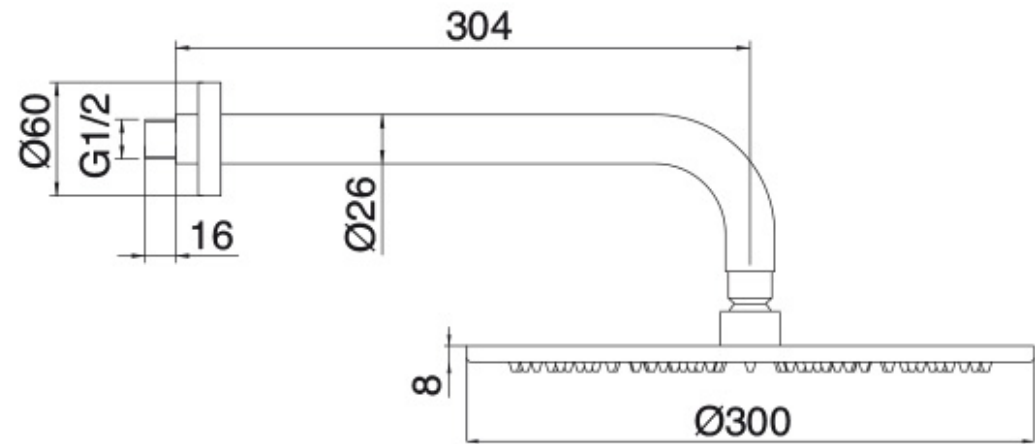

6512

FINISHES:

CHROME

BRUSH NICKEL

RUBINETTERIE
treemme
instruments for water