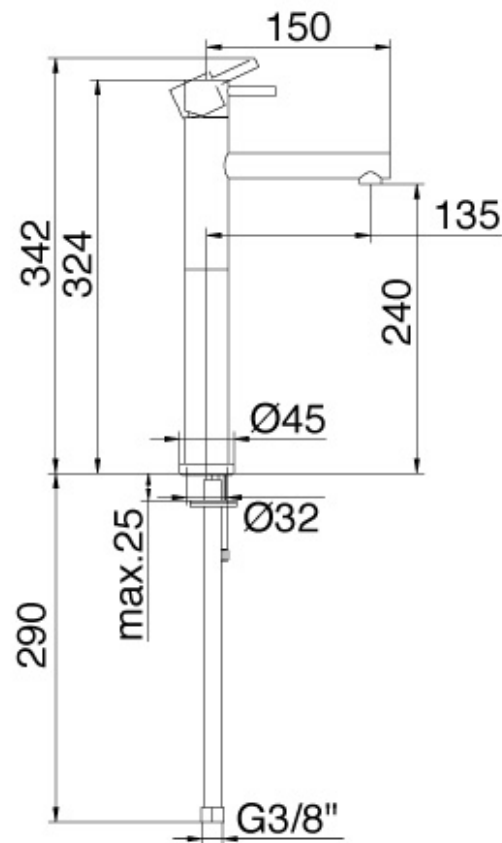

5818

FINISHES:

CHROME

BRUSH NICKEL

RUBINETTERIE
tremme
instruments for water