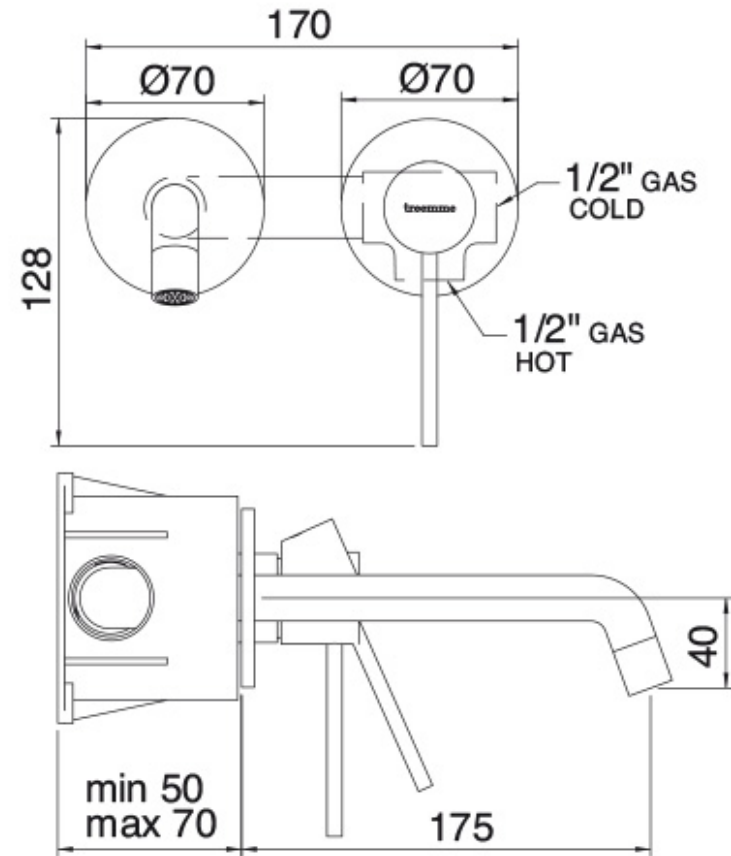

5775

FINISHES:

CHROME

BRUSH NICKEL

RUBINETTERIE
treemme
instruments for water