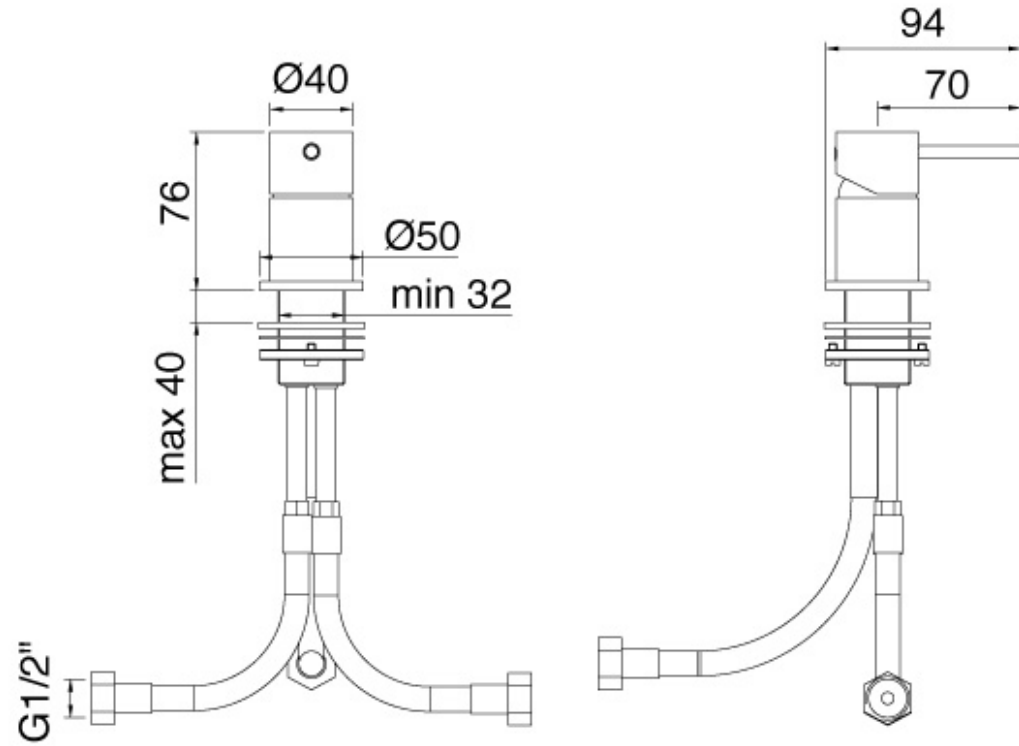

5765__04

FINISHES:

CHROME

BRUSH NICKEL

RUBINETTERIE
treemme
instruments for water