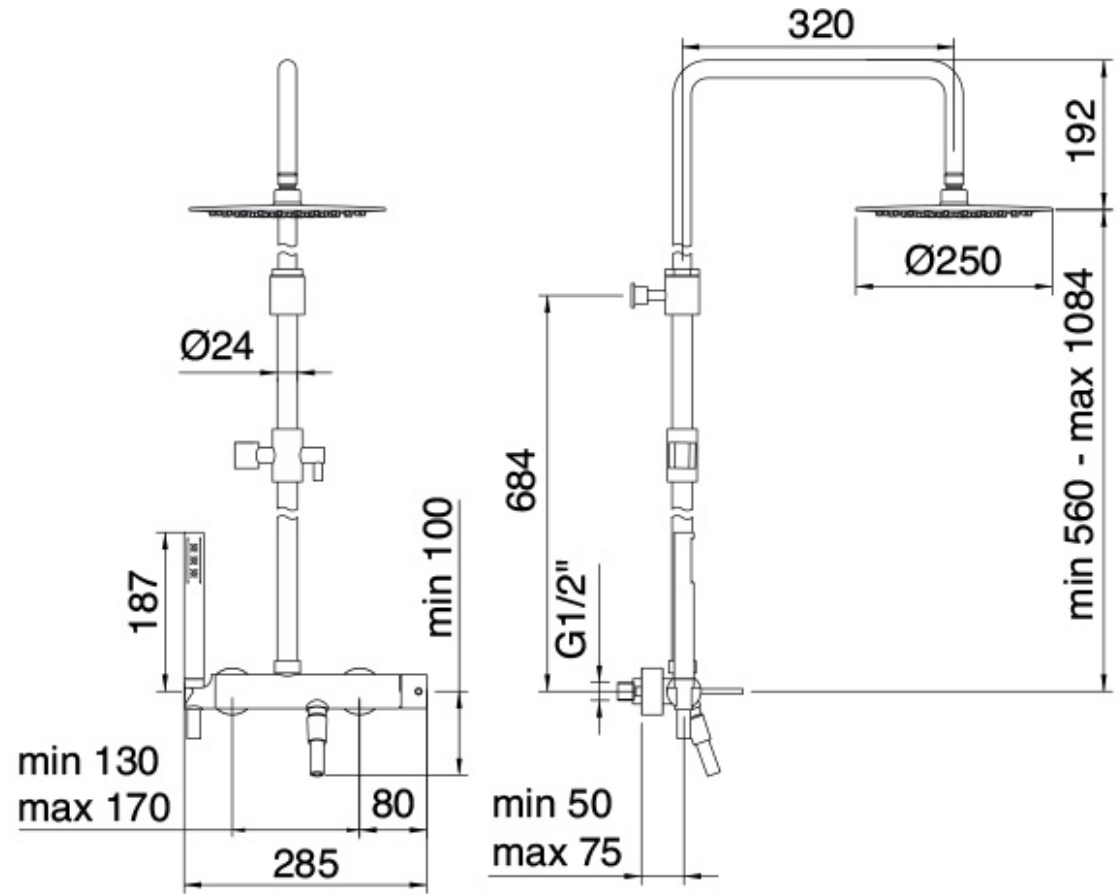

5760

FINISHES:

CHROME

BRUSH NICKEL

RUBINETTERIE
tremme
instruments for water