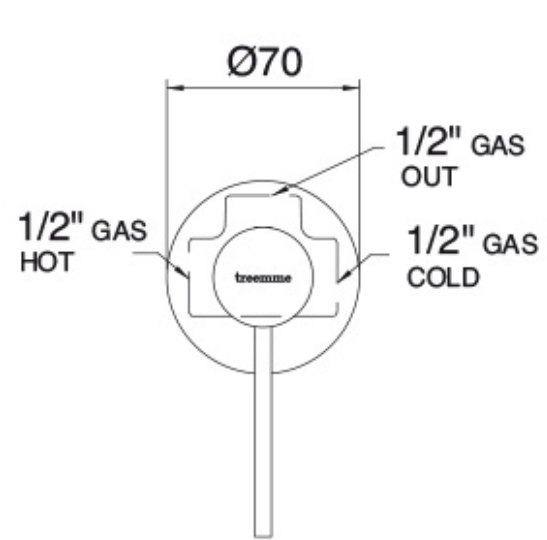

5759

FINISHES:

CHROME

BRUSH NICKEL

RUBINETTERIE
treemme
instruments for water