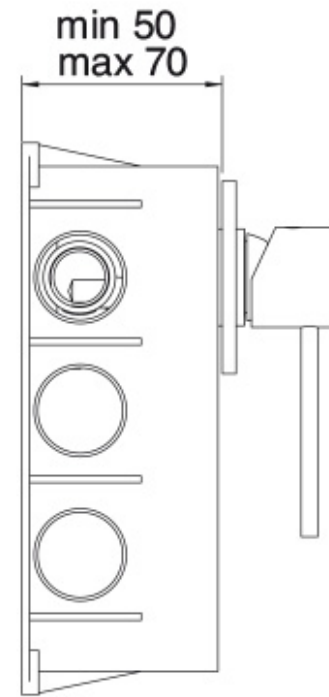

5759

FINISHES:

CHROME

BRUSH NICKEL

RUBINETTERIE
treemme
instruments for water