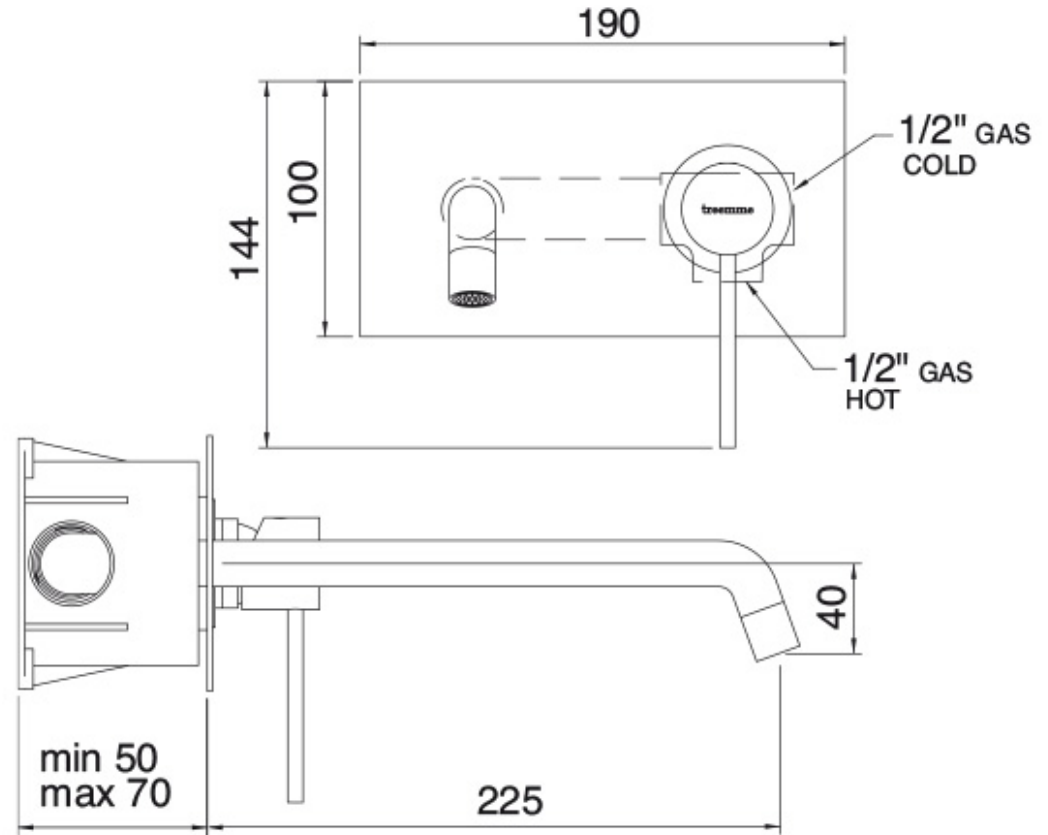

5752

FINISHES:

CHROME

BRUSH NICKEL

RUBINETTERIE
treemme
instruments for water