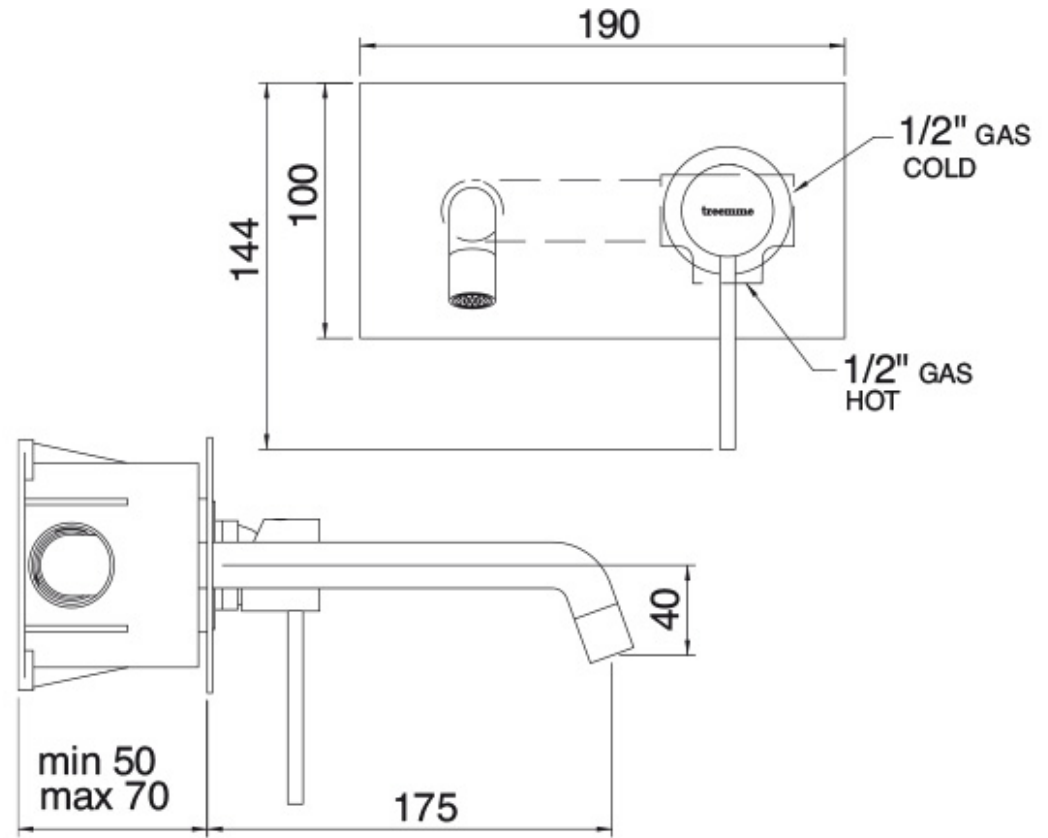

5751

FINISHES:

CHROME

BRUSH NICKEL

RUBINETTERIE
treemme
instruments for water