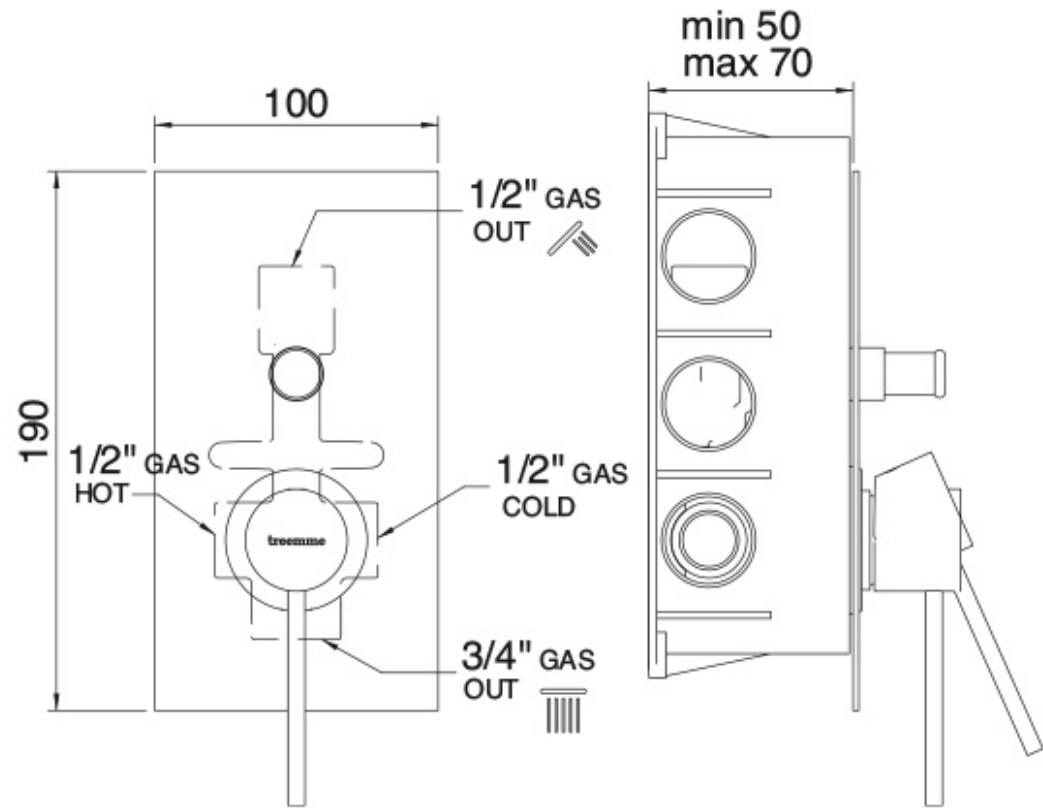

5749

FINISHES:

CHROME

BRUSH NICKEL

RUBINETTERIE
treemme
instruments for water