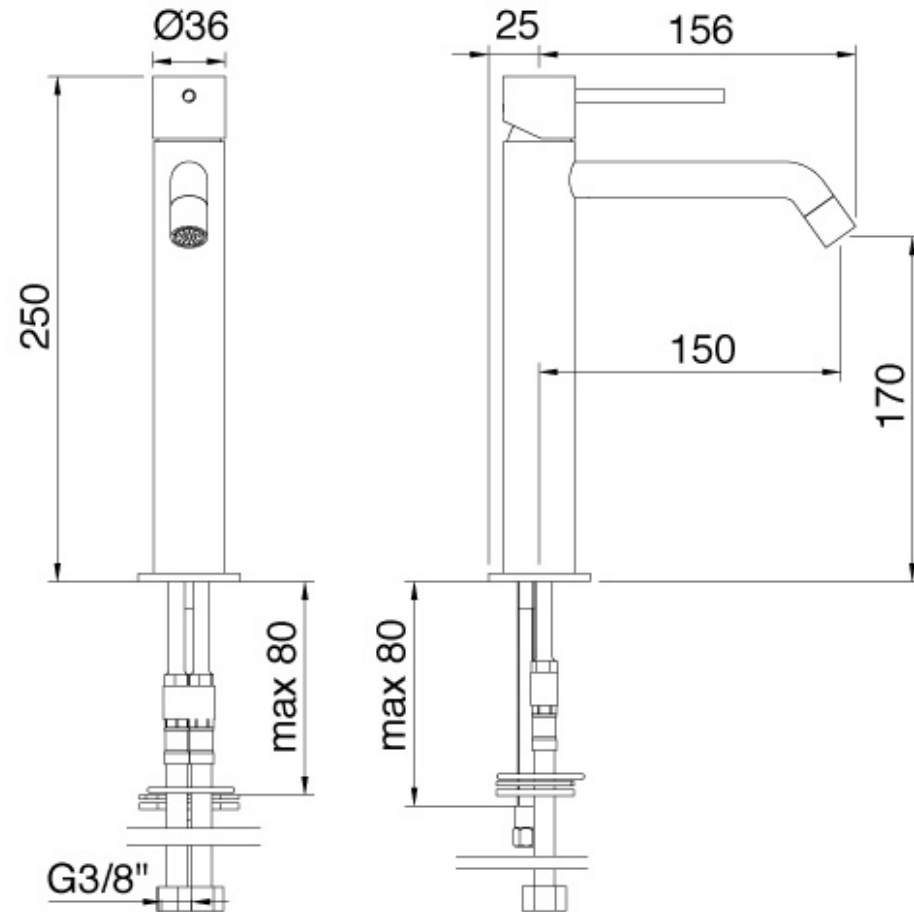

5727_cl

FINISHES:

CHROME

BRUSH NICKEL

RUBINETTERIE
treemme
instruments for water