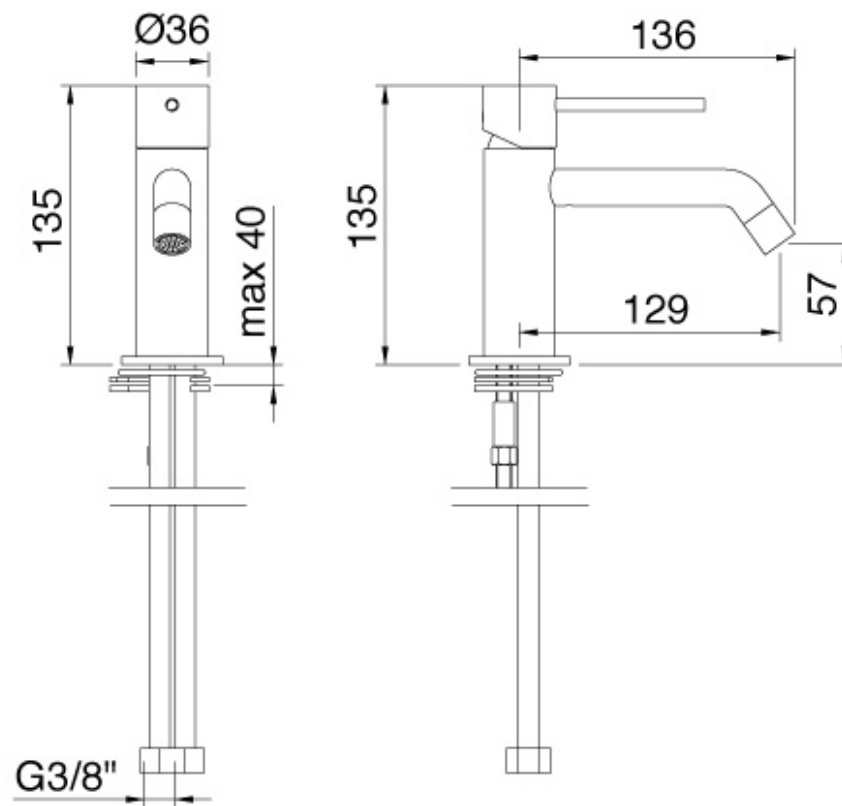

5724

FINISHES:

CHROME

BRUSH NICKEL

RUBINETTERIE
treemme
instruments for water