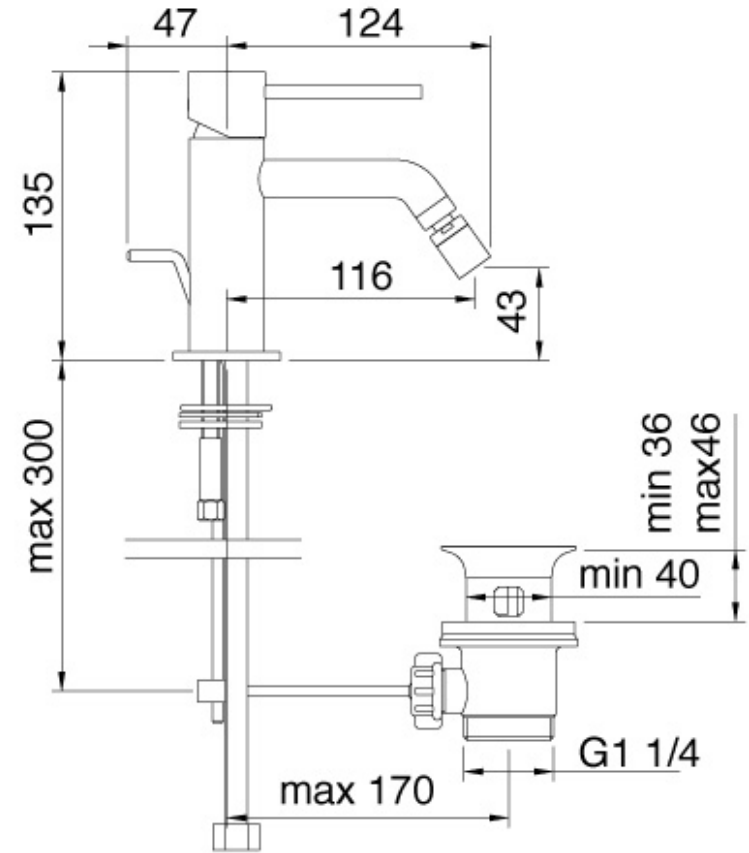

5720

FINISHES:

CHROME

BRUSH NICKEL

RUBINETTERIE
treemme
instruments for water