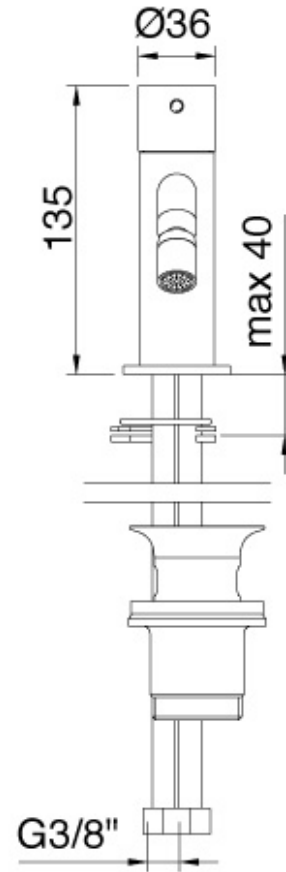

5720

FINISHES:

CHROME

BRUSH NICKEL

RUBINETTERIE
treemme
instruments for water