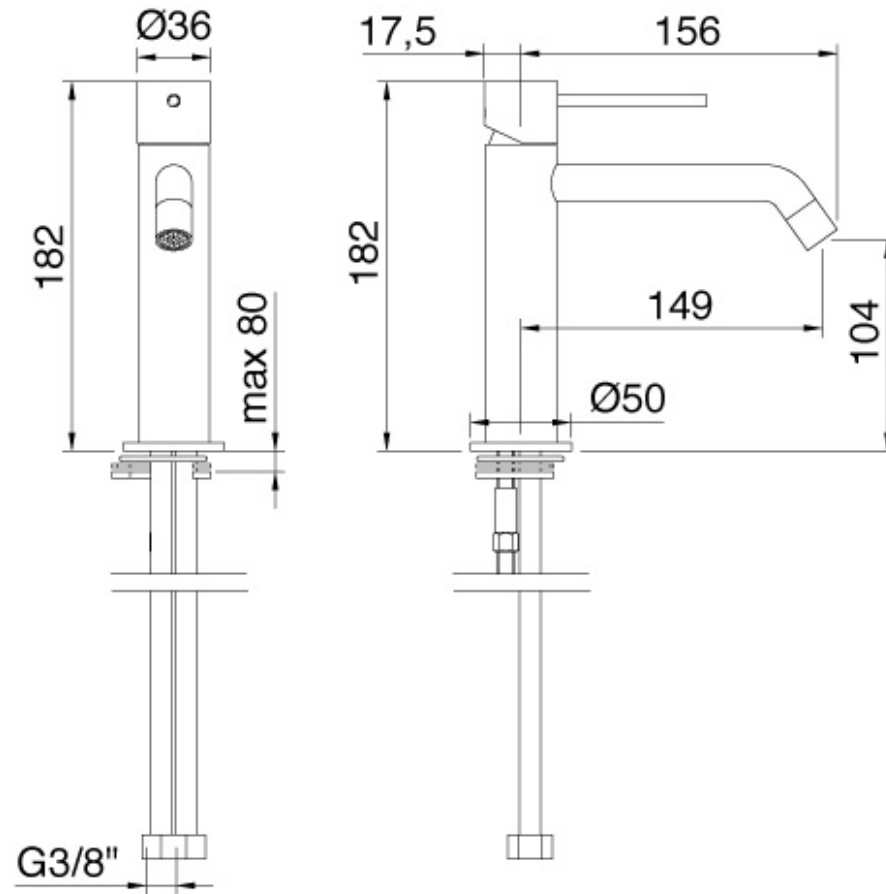

5711_cl

FINISHES:

CHROME

BRUSH NICKEL

RUBINETTERIE
treemme
instruments for water