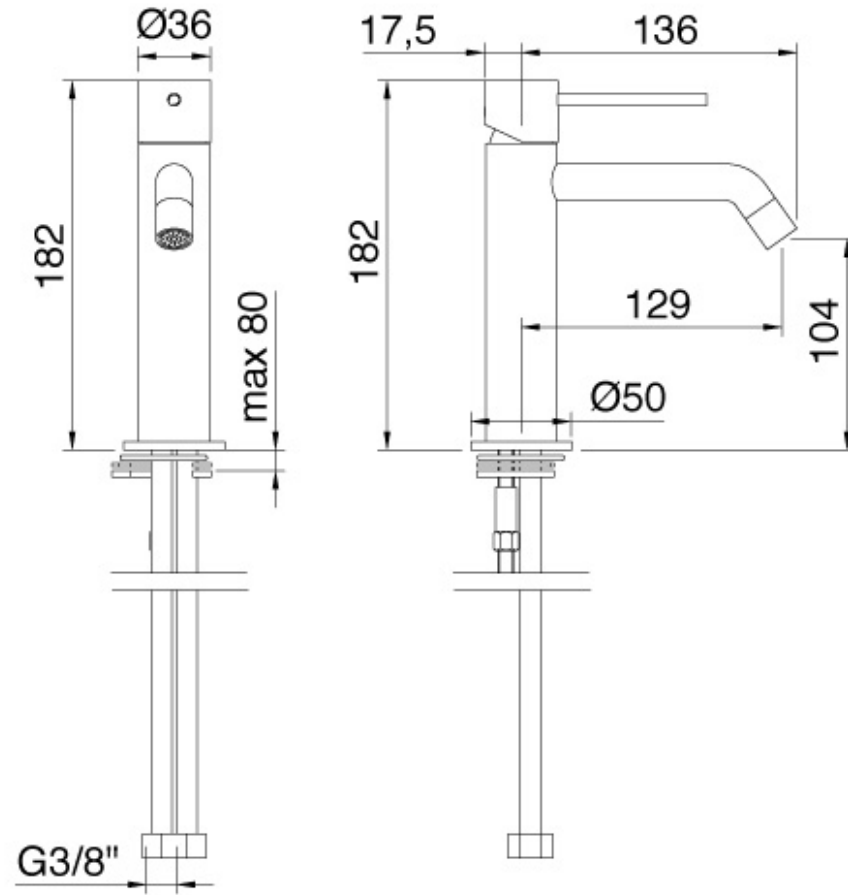

5711

FINISHES:

CHROME

BRUSH NICKEL

RUBINETTERIE
treemme
instruments for water