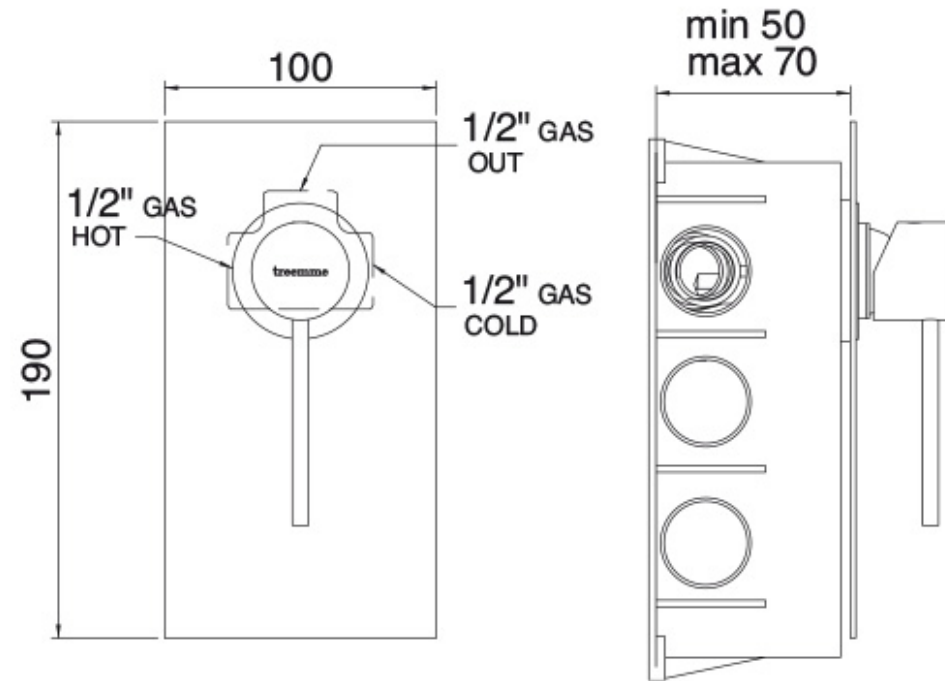

5708

FINISHES:

CHROME

BRUSH NICKEL

RUBINETTERIE
treemme
instruments for water