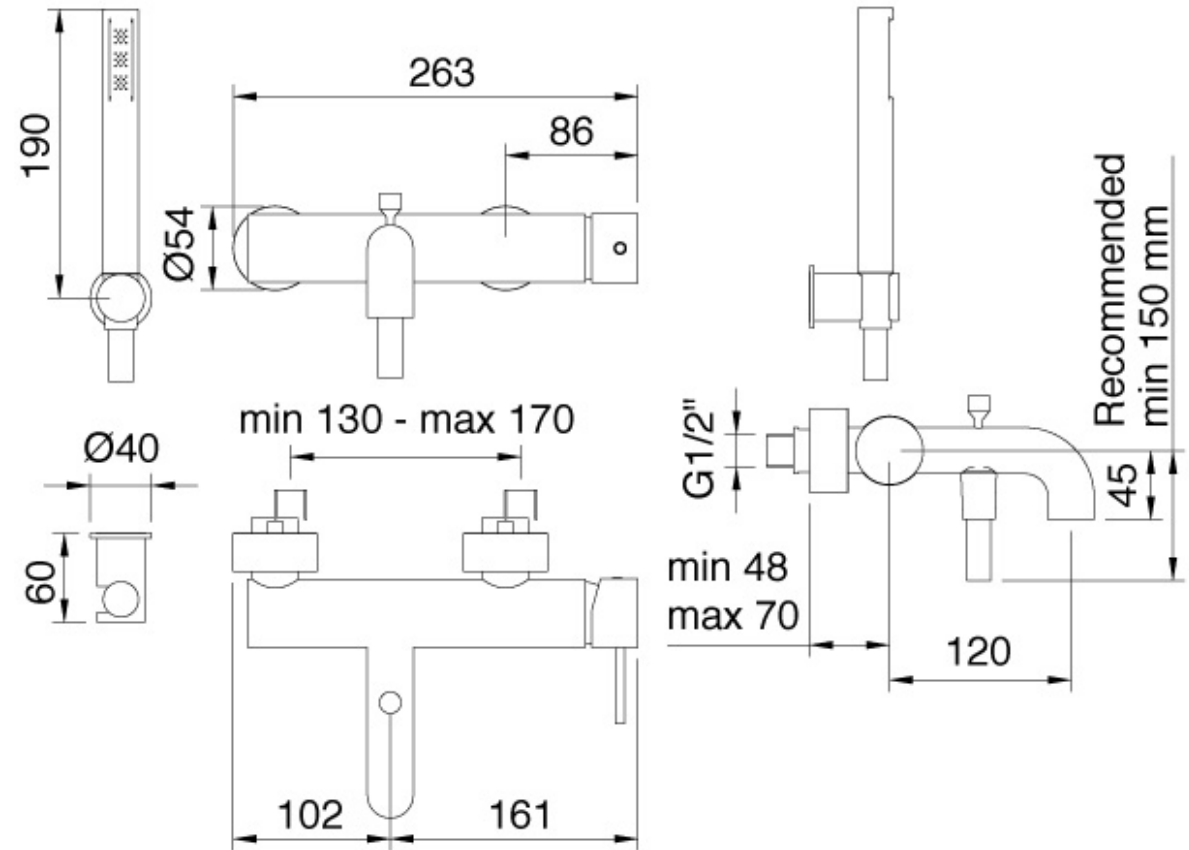

5700

FINISHES:

CHROME

BRUSH NICKEL

RUBINETTERIE
tremme
instruments for water