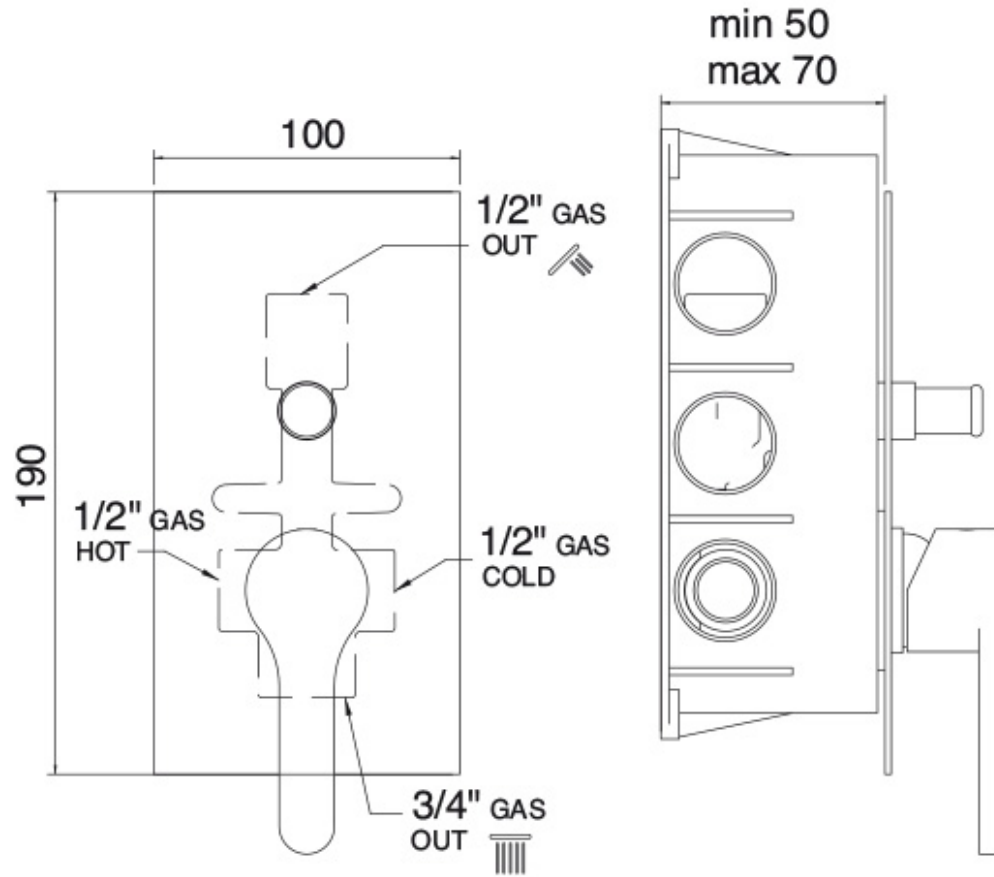

2749

FINISHES:

WHITE CHROME

CHROME

BRUSH NICKEL

BLACK CHROME

RUBINETTERIE
tremme
instruments for water