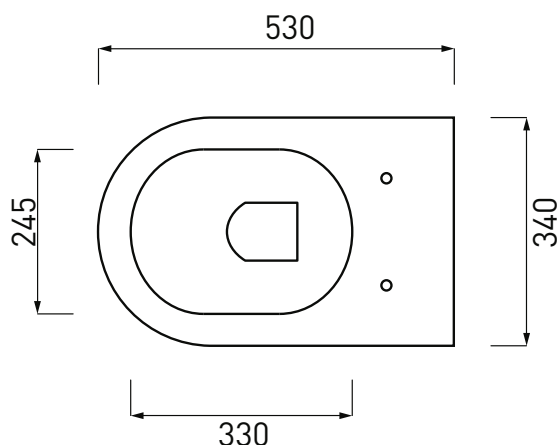

ATTENZIONE/ATTENTION:

ATTENZIONE/ATTENTION: