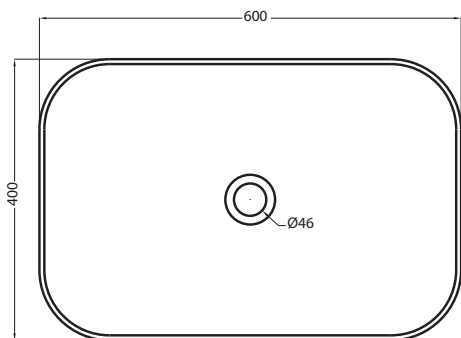

Shui Comfort - art. SHCOLAR60

lavabo da appoggio rettangolare 60
on-top rectangular washbasin 60

cielo
handmade in Italy

PESO NETTO/NET WEIGHT: 10,35 Kg

PCS PALLET: 20
PCS PALLET CONTAINER: 40

ACCESSORI/ACCESSORIES:

PIL01 - Piletta click clack con/senza troppo pieno con coperchio in ceramica / Push open ceramic waste for washbasins with/without overflow

FINITURE

FINISHES

- Bianco/white - glossy
- Stone - matte
- Nero/black - glossy

Le Terre di Cielo

Talco	Arenaria
Pomice	Avena
Brina	Lino
Basalto	Agave
Lavagna	Muschio
Cemento	Polvere
Fango	Cipria
Cacao	Canapa

Le Pietre

- Carrara Statuario
- Breccia Arabescata
- Grey Stone
- Breccia Paradiso
- Nero Marquina

NOTE/NOTES

Marzo 2017

TOP

FRONT

ATTENZIONE:
Le superfici, pesi e misure riportate possono presentare leggere differenze rispetto ai pezzi reali, in considerazione e accordo delle caratteristiche di tolleranza intrinseche del materiale ceramico e del suo processo produttivo. L'azienda si riserva di cambiare schede tecniche e caratteristiche di funzionamento degli articoli in ogni momento e senza necessità di preavviso.

ATTENTION:
Surfaces, weights and dimensions can show some little differences compared to the real item, following typical intrinsic characteristics of ceramics material and production. The company reserves the right to change any technical specifications/dimension and/or operating characteristics of the products at any time and without giving notice.