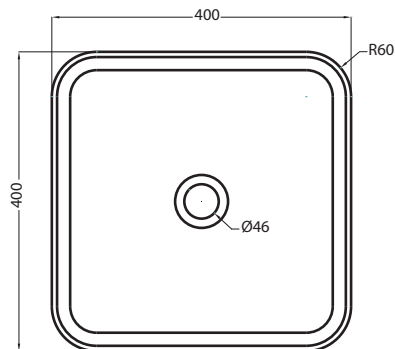

Shui Comfort - art. SHCOLA040

lavabo da appoggio quadrato 40
on-top square washbasin 40

cielo
handmade in Italy

PESO NETTO/NET WEIGHT: 7,95 Kg

PCS PALLET: 26
PCS PALLET CONTAINER: 52

ACCESSORI/ACCESSORIES:

PIL01 - Piletta click clack con/senza troppo pieno con coperchio in ceramica / Push open ceramic waste for washbasins with/without overflow

NOTE/NOTES

FINITURE

FINISHES

- Bianco/white - glossy
- Stone - matte
- Nero/black - glossy

Le Terre di Cielo

- Talco
- Pomice
- Brina
- Basalto
- Lavagna
- Cemento
- Fango
- Cacao
- Arenaria
- Avena
- Lino
- Agave
- Muschio
- Polvere
- Cipria
- Canapa

Le Pietre

- Carrara Statuario
- Breccia Arabescata
- Grey Stone
- Breccia Paradiso
- Nero Marquina

Marzo 2017

TOP

FRONT

ATTENZIONE:
Le superfici, pesi e misure riportate possono presentare leggere differenze rispetto ai pezzi reali, in considerazione e accordo delle caratteristiche di tolleranza intrinseche del materiale ceramico e del suo processo produttivo. L'azienda si riserva di cambiare schede tecniche e caratteristiche di funzionamento degli articoli in ogni momento e senza necessità di preavviso.

ATTENTION:
Surfaces, weights and dimensions can show some little differences compared to the real item, following typical intrinsic characteristics of ceramics material and production. The company reserves the right to change any technical specifications/dimension and/or operating characteristics of the products at any time and without giving notice.