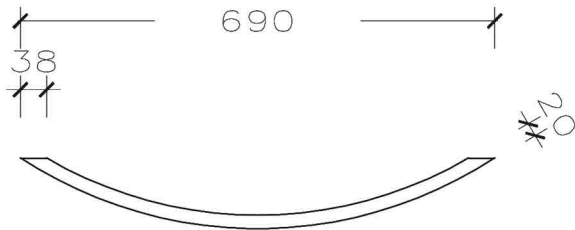

### Specification

40

103

12v 50HZ  
304 stainless steel  
Concealed right cable entry  
5 year warranty  
Full compliance with IEC 60529:2001 - IP44 rating  
Full compliance with AS/NZS 60335.2.43:2005

TRANSFORMER REQUIRED PRIOR INSTALLATION NOT INCLUDED