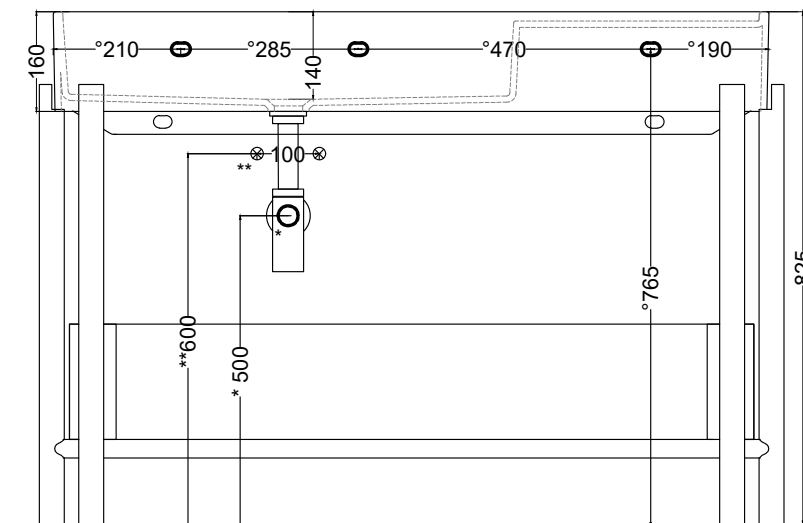

Wasbasin made of ceramic; Drawer made of wood; Framework made of wood or coated steel. Available the option without tap hole (art. PNLA115SF)

DoP No. 14688.01

Novembre 2020

TOP

* WATER OUTLET WITH SISP/SIFN/SIFBR/SIFCM
** WATER INLET (HOT-COLD)
* WALL FIXINGS