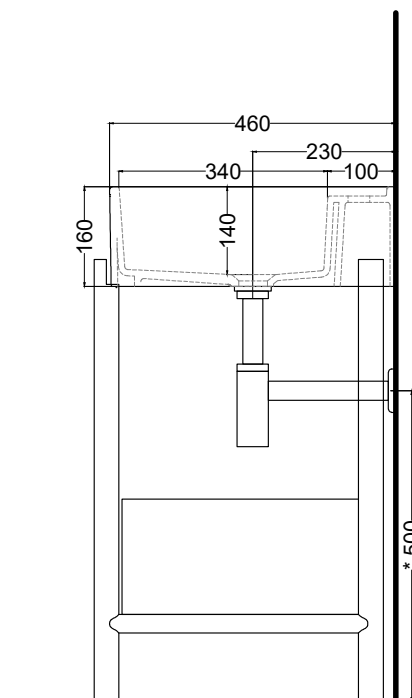

SIDE

ATTENZIONE: Superfici, pesi e misure riportate possono presentare leggere differenze rispetto ai pezzi reali, in considerazione e accordo delle caratteristiche di tolleranza intrinseche del materiale ceramico e del suo processo produttivo. L'azienda si riserva di cambiare schede tecniche e caratteristiche di funzionamento degli articoli in ogni momento e senza necessità di preavviso.

ATTENTION: Surfaces, weights and dimensions can show some little differences compared to the real item, following typical intrinsic characteristics of ceramics material and production. The company reserves the right to change any technical specifications/ dimension and/or operating characteristics of the products at any time and without giving notice.