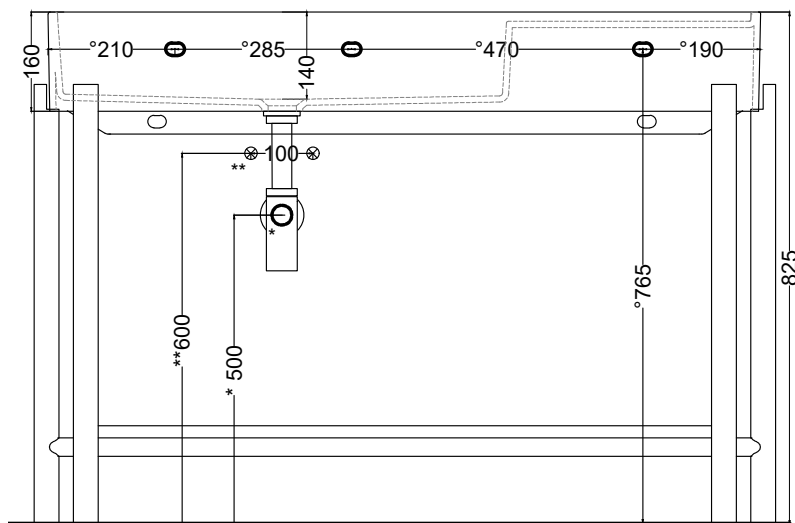

Wasbasin made of ceramic; tray made of wood; Framework made of wood or coated steel. Available the option without tap hole (art. PNLA115SF)

DoP No. 14688.01

TOP

* WATER OUTLET WITH SISPSIFNISIFBRISIFCM
** WATER INLET (HOT-COLD)
** WALL FIXINGS