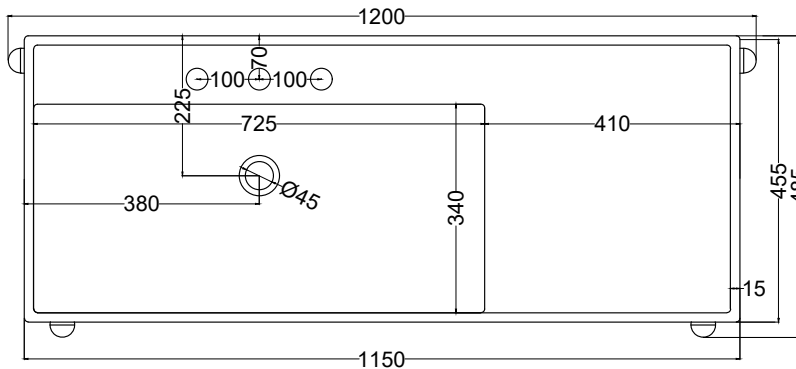

Wasbasin made of ceramic; Drawer made of wood; Framework made of wood or coated steel. Available the option without tap hole (art. PNLA115SF)

DoP No. 14688.01

Novembre 2020

TOP

* WATER OUTLET WITH SISP/SIFN/SIFBR/SIFCM
** WATER INLET (HOT-COLD)
* WALL FIXINGS