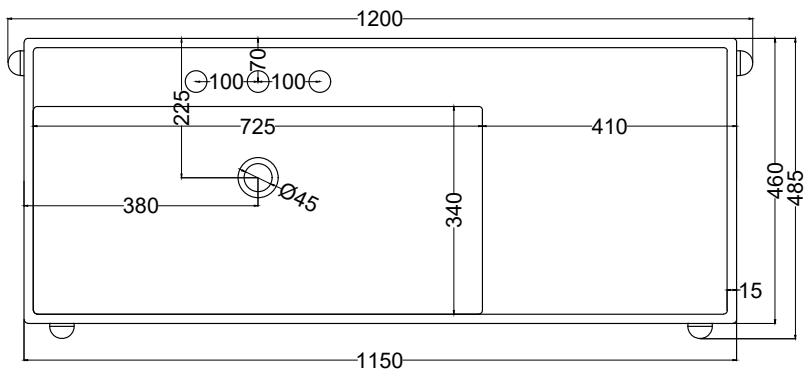

Wasbasin made of ceramic; tray made of wood; Framework made of wood or coated steel. Available the option without tap hole (art. PNLA115SF)

DoP No. 14688.01

TOP

* WATER OUTLET WITH SISPSIFNISIFBRISIFCM
** WATER INLET (HOT-COLD)
** WALL FIXINGS