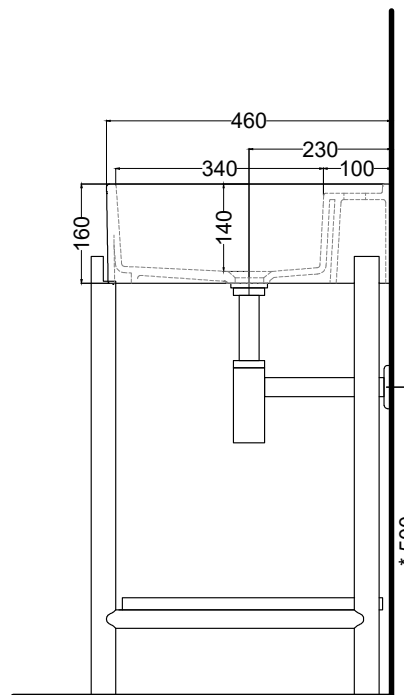

SIDE

ATTENZIONE: Superfici, pesi e misure riportate possono presentare leggere differenze rispetto ai pezzi reali, in considerazione e accordo delle caratteristiche di tolleranza intrinseche del materiale ceramico e del suo processo produttivo. L'azienda si riserva di cambiare schede tecniche e caratteristiche di funzionamento degli articoli in ogni momento e senza necessità di preavviso.

ATTENTION: Surfaces, weights and dimensions can show some little differences compared to the real item, following typical intrinsic characteristics of ceramics material and production. The company reserves the right to change any technical specifications/ dimension and/or operating characteristics of the products at any time and without giving notice.