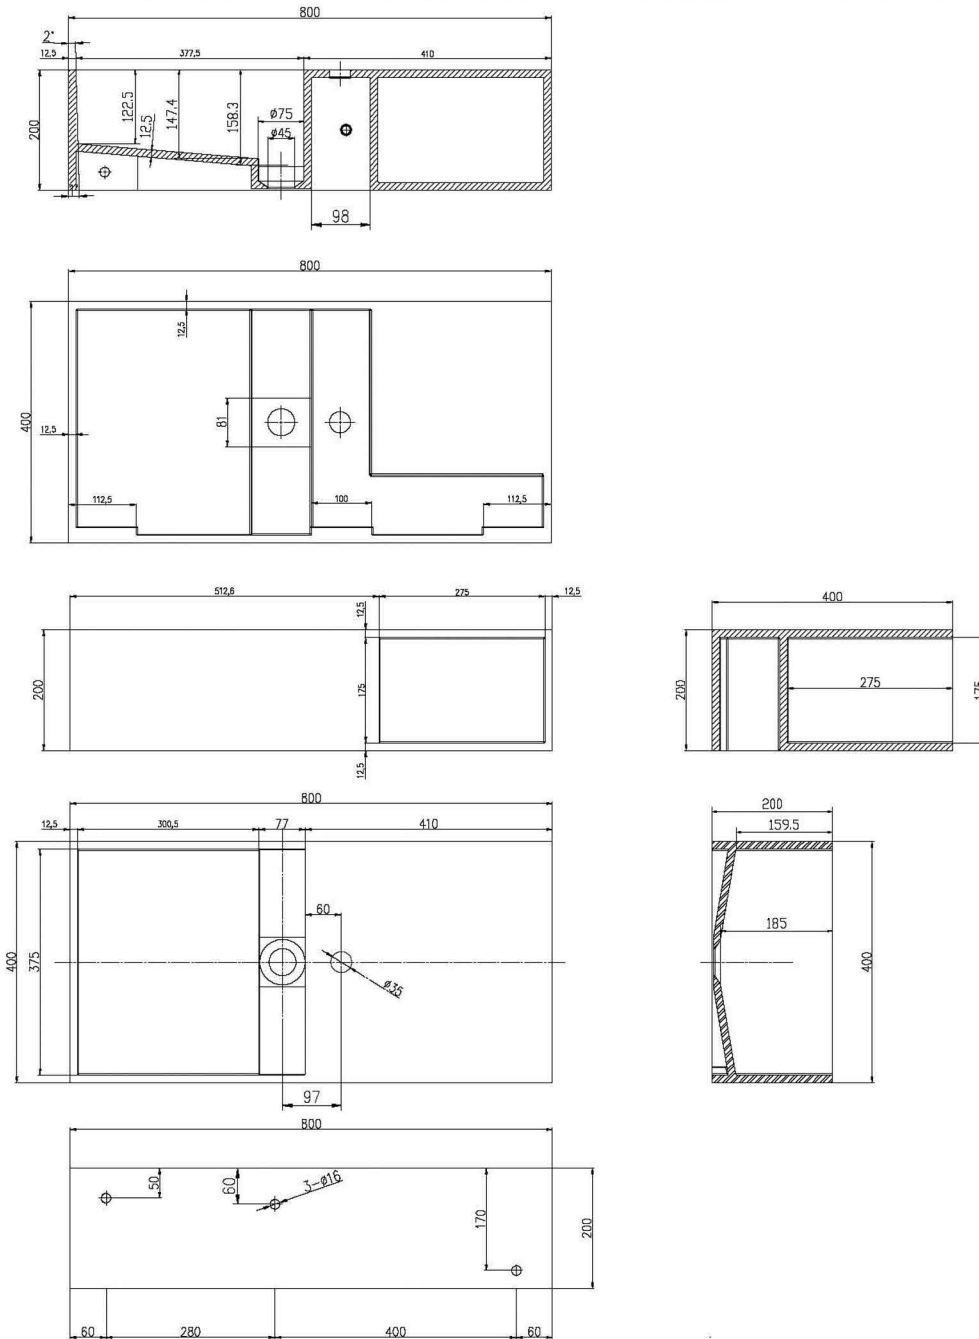

PB2037

PB2037  
Specification

[www.casaitaliana.co.nz](http://www.casaitaliana.co.nz)

[info@casaitaliana.co.nz](mailto:info@casaitaliana.co.nz)

Please contact your nearest show room for more information

ca  
sa | ITALIANA