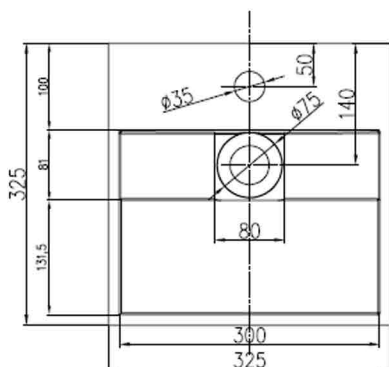

PB2035

PB2035 Specification

www.casaitaliana.co.nz

info@casaitaliana.co.nz

Please contact your nearest show room for more information

ca
sa | ITALIANA