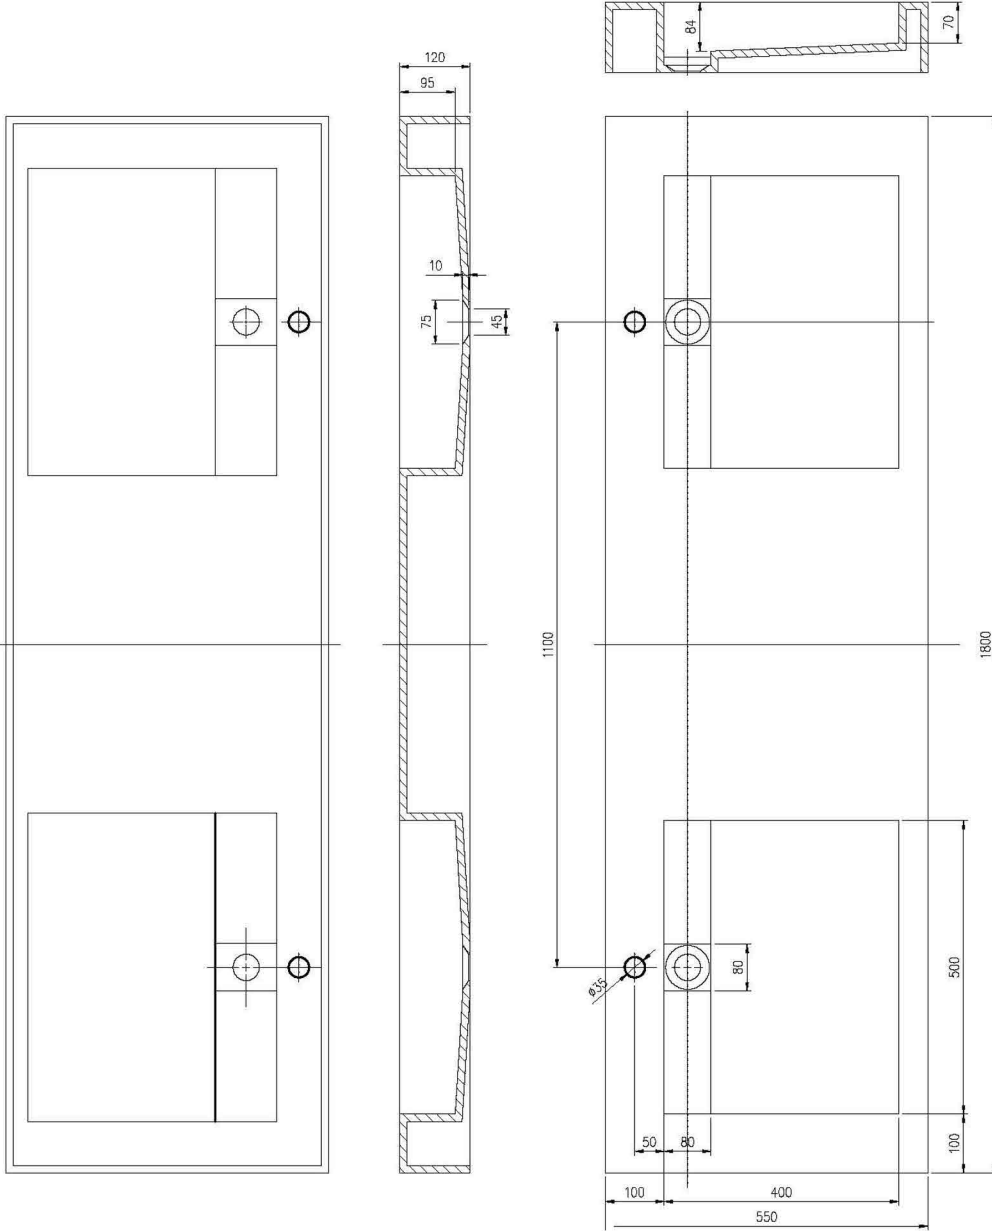

PB20265

PB20265
Specification

www.casaitaliana.co.nz

info@casaitaliana.co.nz

Please contact your nearest show room for more information

ca
sa | ITALIANA