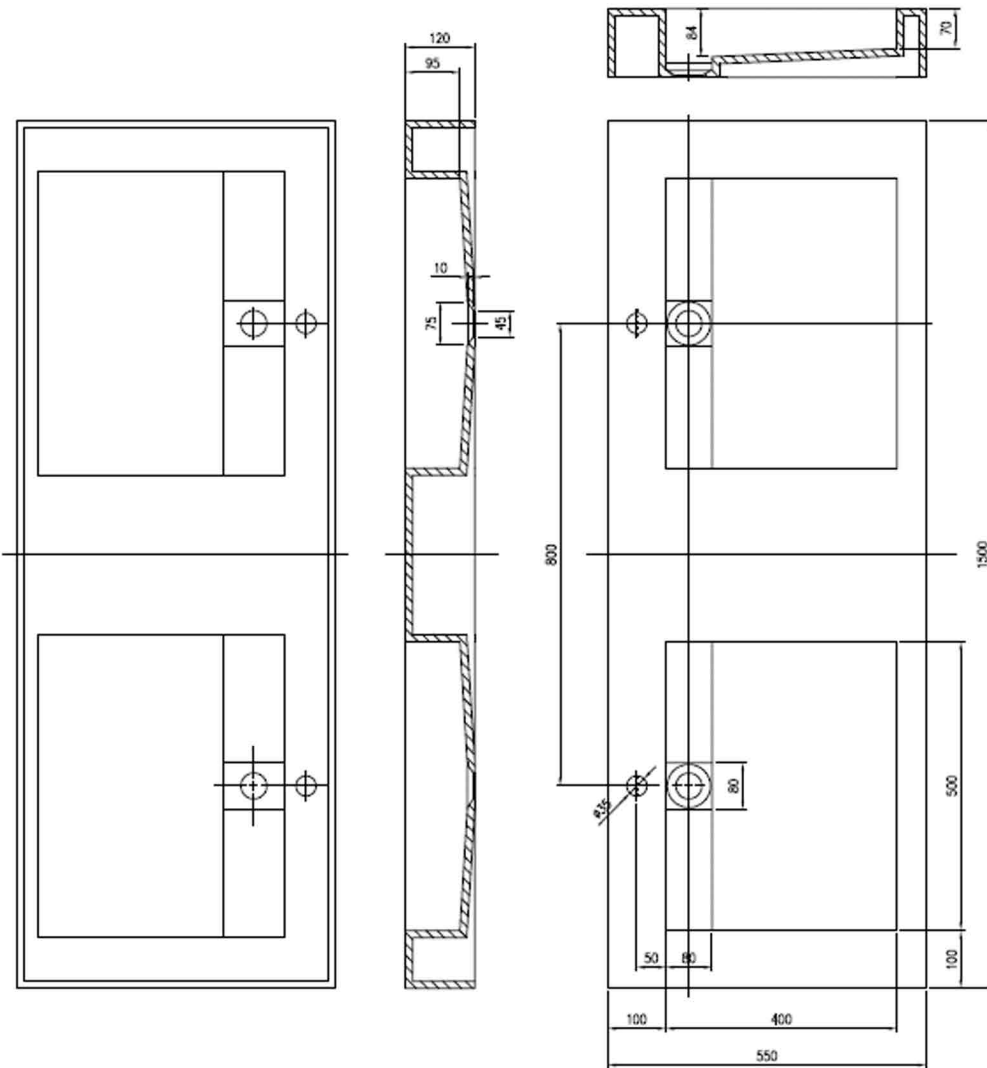

PB20264

PB20264
Specification

www.casaitaliana.co.nz

info@casaitaliana.co.nz

Please contact your nearest show room for more information

ca
sa | ITALIANA