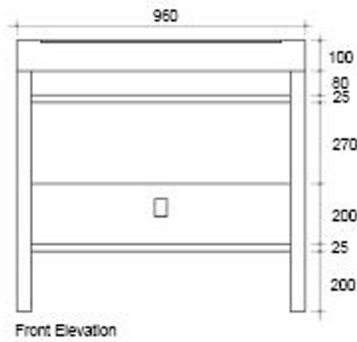

NEW YORK VANITY

WINNYBLKRB-9601

Specification

"NEW YORK PLUS COLLECTION"
STONE WASH BASIN WITH BRUSHED STAINLESS STEEL FRAME

www.casaitaliana.co.nz

info@casaitaliana.co.nz

Please contact your nearest show room for more information