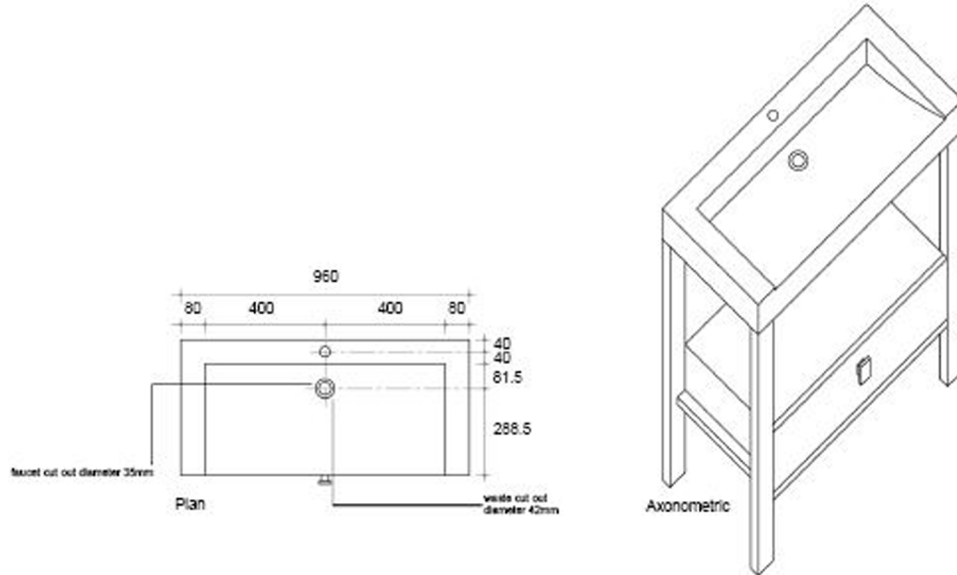

NEW YORK VANITY

WINNYBLKRB-9601

Specification

"NEW YORK PLUS COLLECTION"
STONE WASH BASIN WITH BRUSHED STAINLESS STEEL FRAME

www.casaitaliana.co.nz

info@casaitaliana.co.nz

Please contact your nearest show room for more information