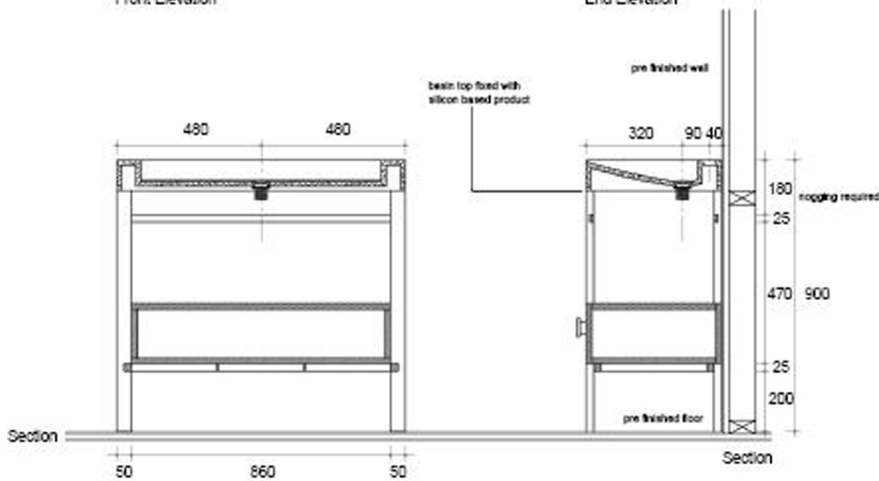

NEW YORK VANITY

WINNYBLKRB-9601

Specification

"NEW YORK PLUS COLLECTION"
STONE WASH BASIN WITH BRUSHED STAINLESS STEEL FRAME

www.casaitaliana.co.nz

info@casaitaliana.co.nz

Please contact your nearest show room for more information