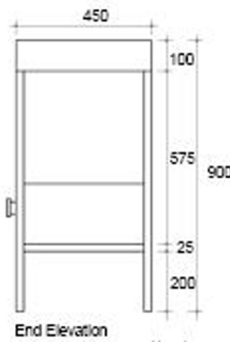

NEW YORK VANITY

WINNYBLKRB-9601

Specification

"NEW YORK PLUS COLLECTION"
STONE WASH BASIN WITH BRUSHED STAINLESS STEEL FRAME

www.casaitaliana.co.nz

info@casaitaliana.co.nz

Please contact your nearest show room for more information