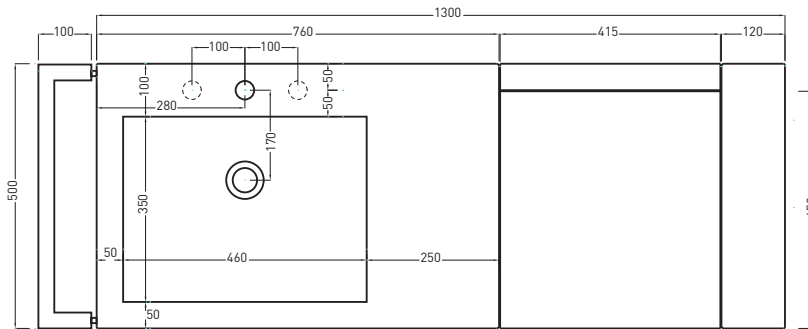

FINITURE SACCA IN CUOIO

LEATHER LAUNDRY BAG FINISHES

● Nero	● Cuoio

Maggio 2018

* WATER OUTLET WITH SIFT/B / SIFN
** WATER INLET (HOT-COLD)

ATTENZIONE:
Il prodotto arriva pre-assemblato in un collo di grandi dimensioni. Il cliente provvederà solo all'attacco alla rete idrica e l'installazione della cassetiera, laddove presente.

ATTENTION:
The product is shipped pre-assembled in a large size package. The customer will provide to the plumbing connections and the installation of the drawer, where present.

ATTENZIONE:

ATTENTION: