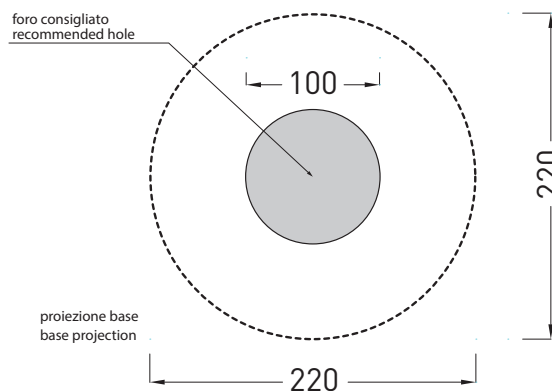

ATTENZIONE:
Le superfici, pesi e misure riportate possono presentare leggere differenze rispetto ai pezzi reali, in considerazione e accordo delle caratteristiche di tolleranza intrinseche del materiale ceramico e del suo processo produttivo. L'azienda si riserva di cambiare schede tecniche e caratteristiche di funzionamento degli articoli in ogni momento e senza necessità di preavviso.

ATTENTION:
Surfaces, weights and dimensions can show some little differences compared to the real item, following typical intrinsic characteristics of ceramics material and production. The company reserves the right to change any technical specifications/ dimension and/or operating characteristics of the products at any time and without giving notice.