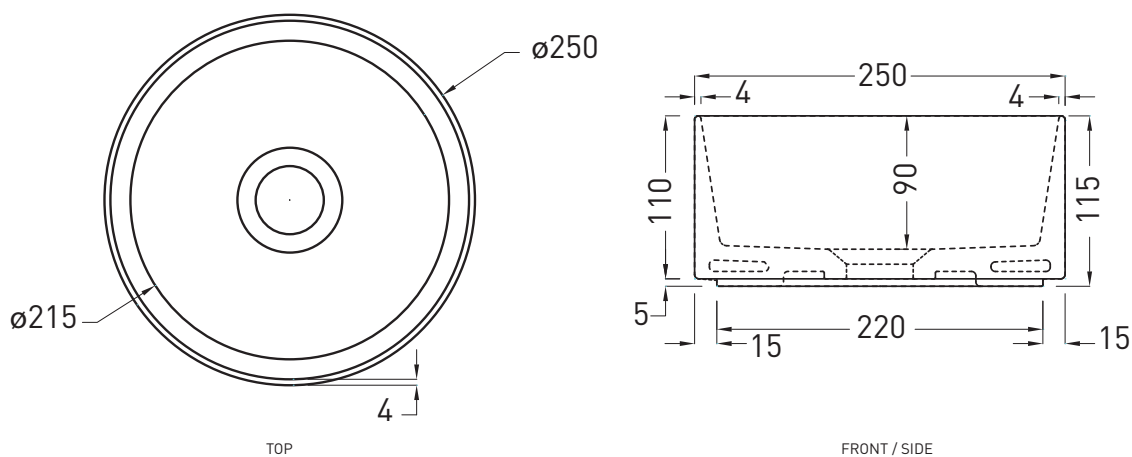

ATTENZIONE:
Le superfici, pesi e misure riportate possono presentare leggere differenze rispetto ai pezzi reali, in considerazione e accordo delle caratteristiche di tolleranza intrinseche del materiale ceramico e del suo processo produttivo. L'azienda si riserva di cambiare schede tecniche e caratteristiche di funzionamento degli articoli in ogni momento e senza necessità di preavviso.

ATTENTION:
Surfaces, weights and dimensions can show some little differences compared to the real item, following typical intrinsic characteristics of ceramics material and production. The company reserves the right to change any technical specifications/ dimension and/or operating characteristics of the products at any time and without giving notice.