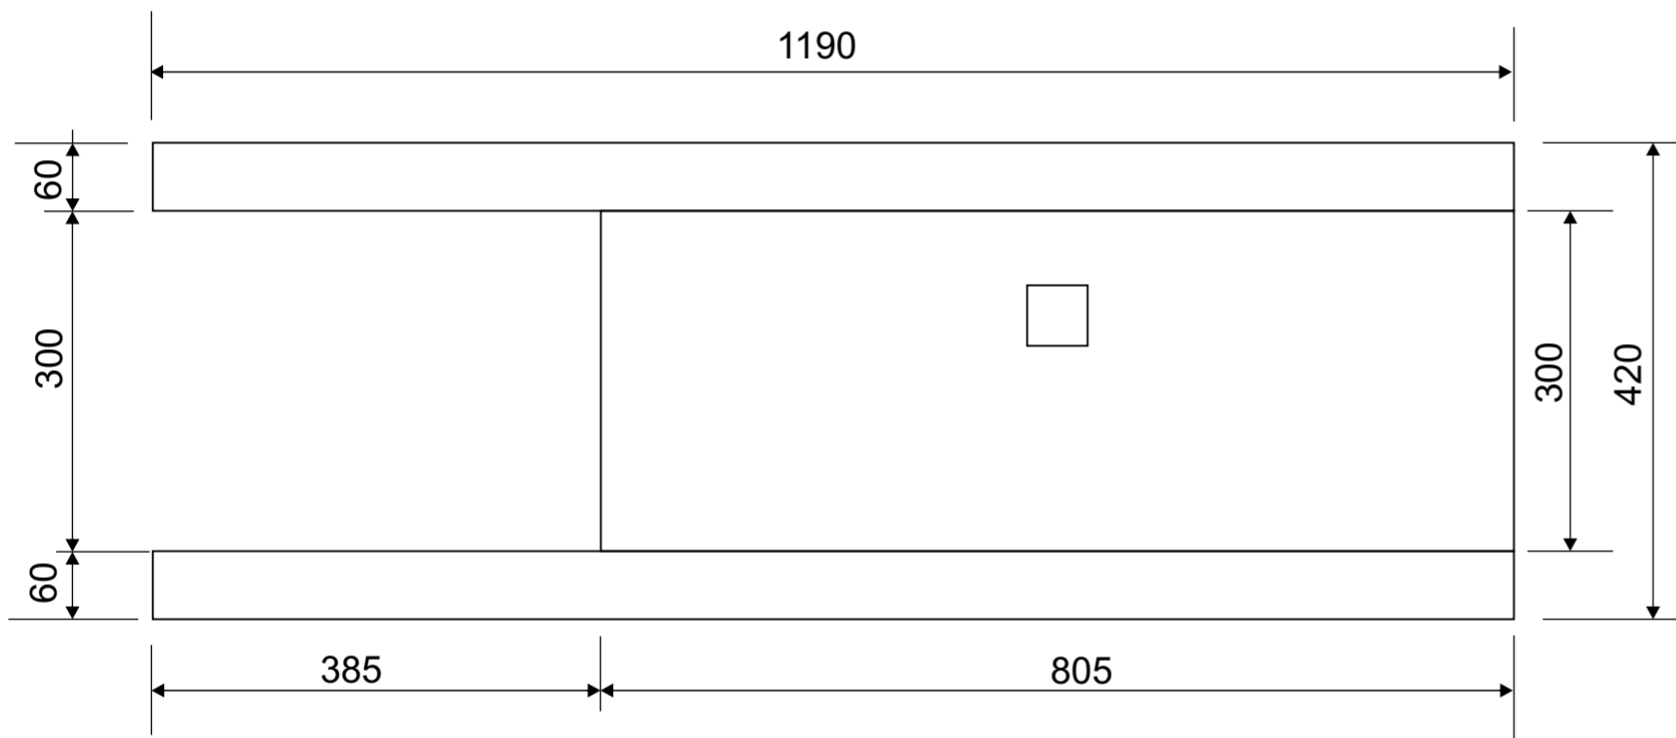

LINEA COLLECTION

WALL HUNG VANITY SET

WITH *RIGHT HAND BASIN*

BASIN: TOP VIEW

BASIN: PERSPECTIVE

CABINET: FRONT ELEVATION

CABINET: SIDE ELEVATION

BASIN & CABINET: SECTION (FRONT ELEVATION)

BASIN & CABINET: SECTION (SIDE ELEVATION)