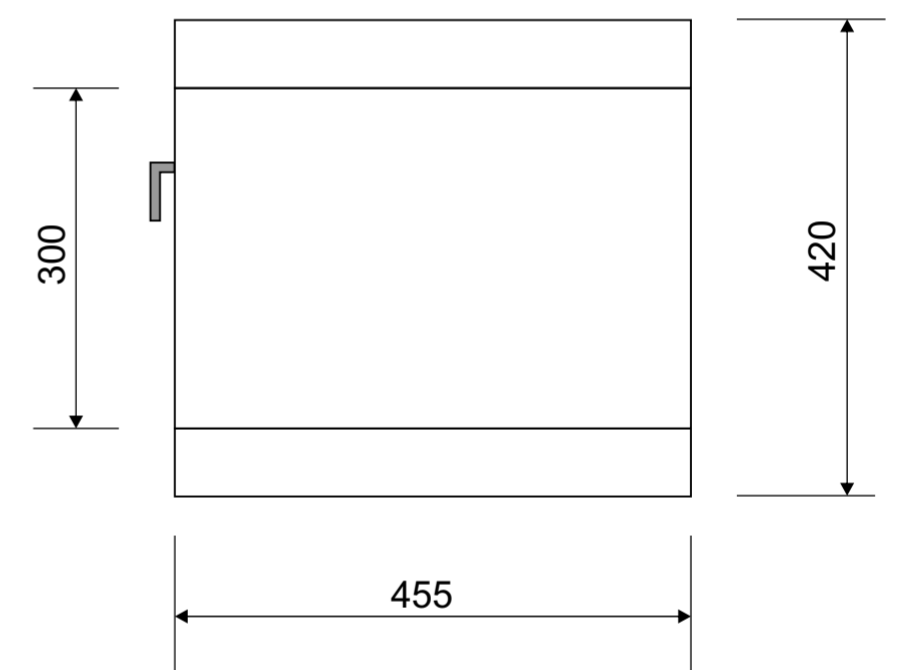

LINEA COLLECTION

WALL HUNG VANITY SET

WITH *RIGHT HAND BASIN*

BASIN: TOP VIEW

BASIN: PERSPECTIVE

CABINET: FRONT ELEVATION

CABINET: SIDE ELEVATION

BASIN & CABINET: SECTION (FRONT ELEVATION)

BASIN & CABINET: SECTION (SIDE ELEVATION)