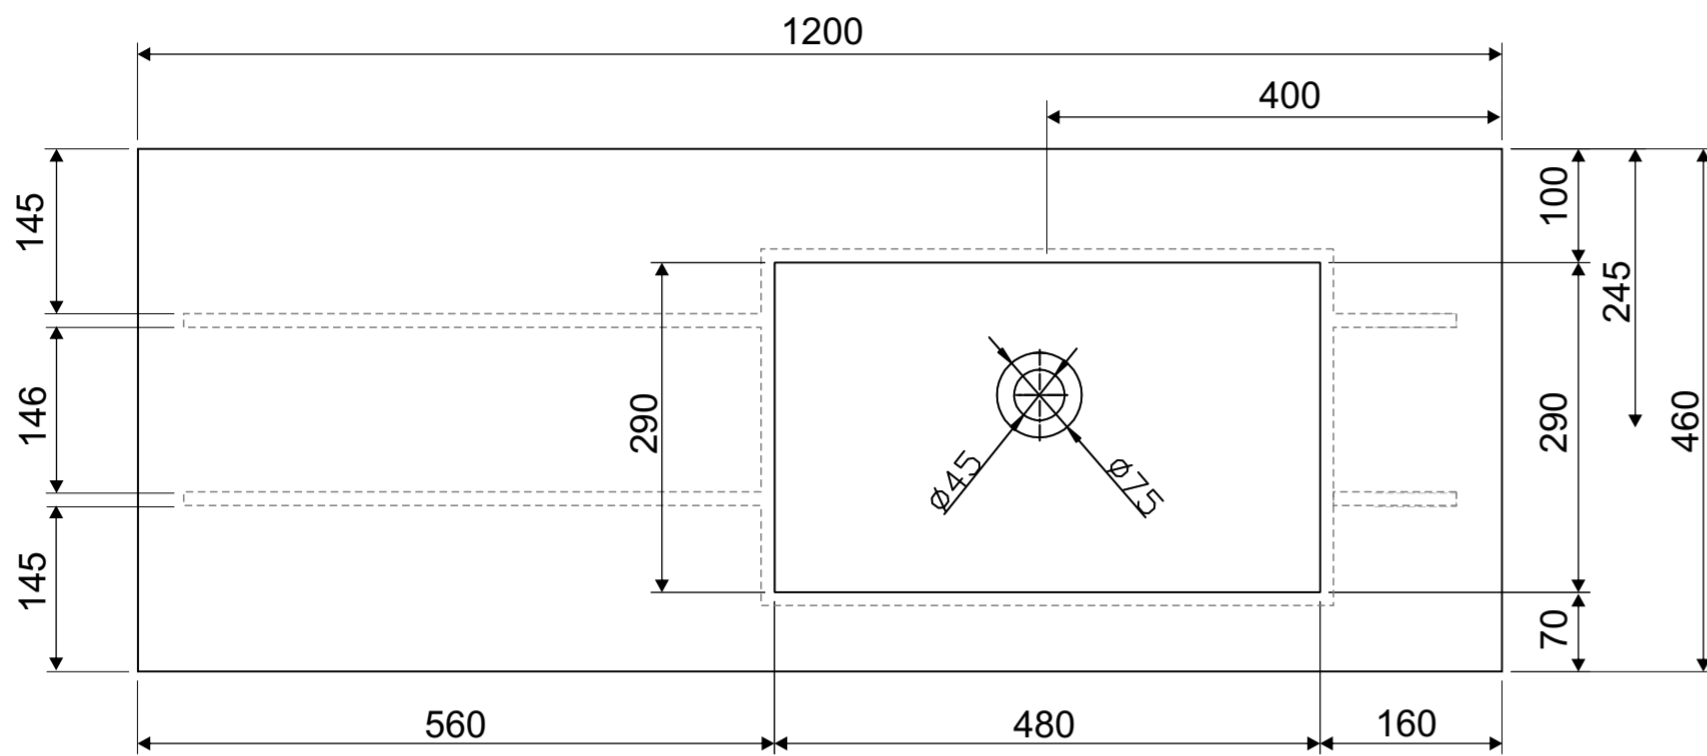

LINEA COLLECTION

WALL HUNG VANITY SET

WITH *RIGHT HAND BASIN*

BASIN: TOP VIEW

BASIN: PERSPECTIVE

CABINET: FRONT ELEVATION

CABINET: SIDE ELEVATION

BASIN & CABINET: SECTION (FRONT ELEVATION)

BASIN & CABINET: SECTION (SIDE ELEVATION)