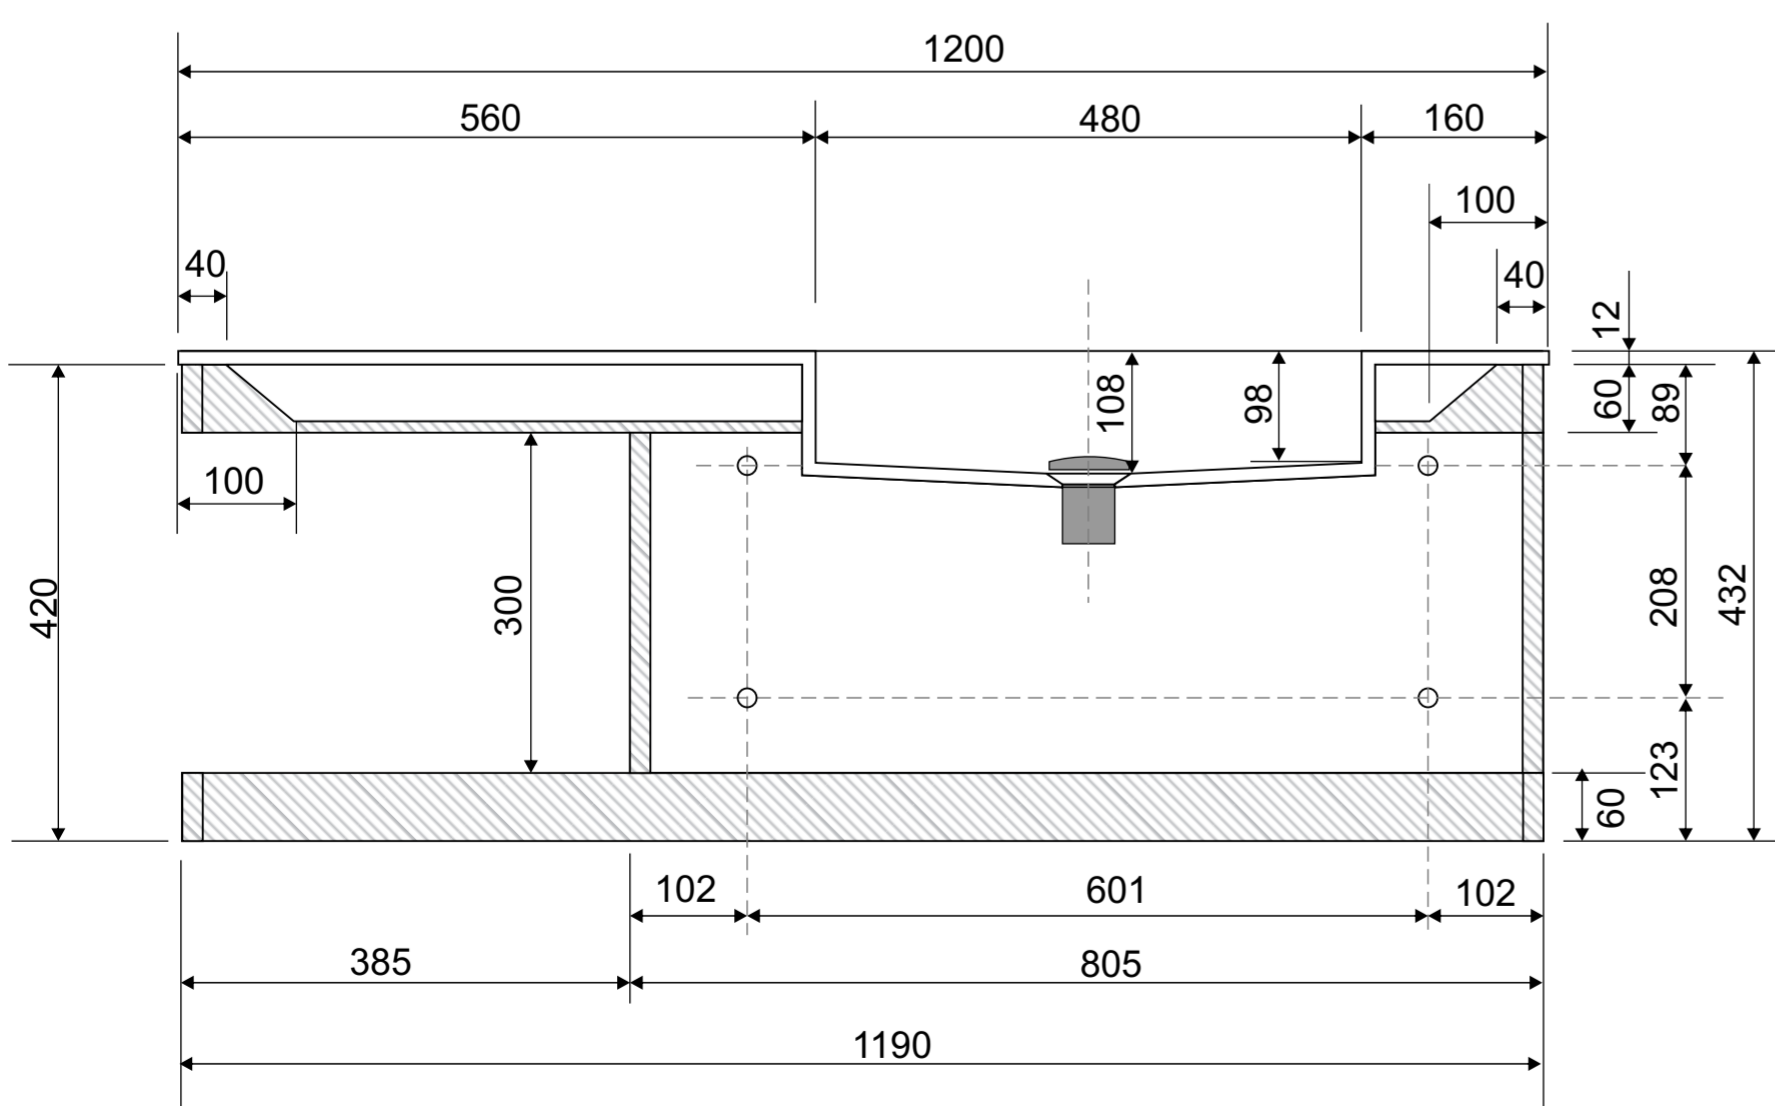

LINEA COLLECTION

WALL HUNG VANITY SET

WITH *RIGHT HAND BASIN*

BASIN: TOP VIEW

BASIN: PERSPECTIVE

CABINET: FRONT ELEVATION

CABINET: SIDE ELEVATION

BASIN & CABINET: SECTION (FRONT ELEVATION)

BASIN & CABINET: SECTION (SIDE ELEVATION)