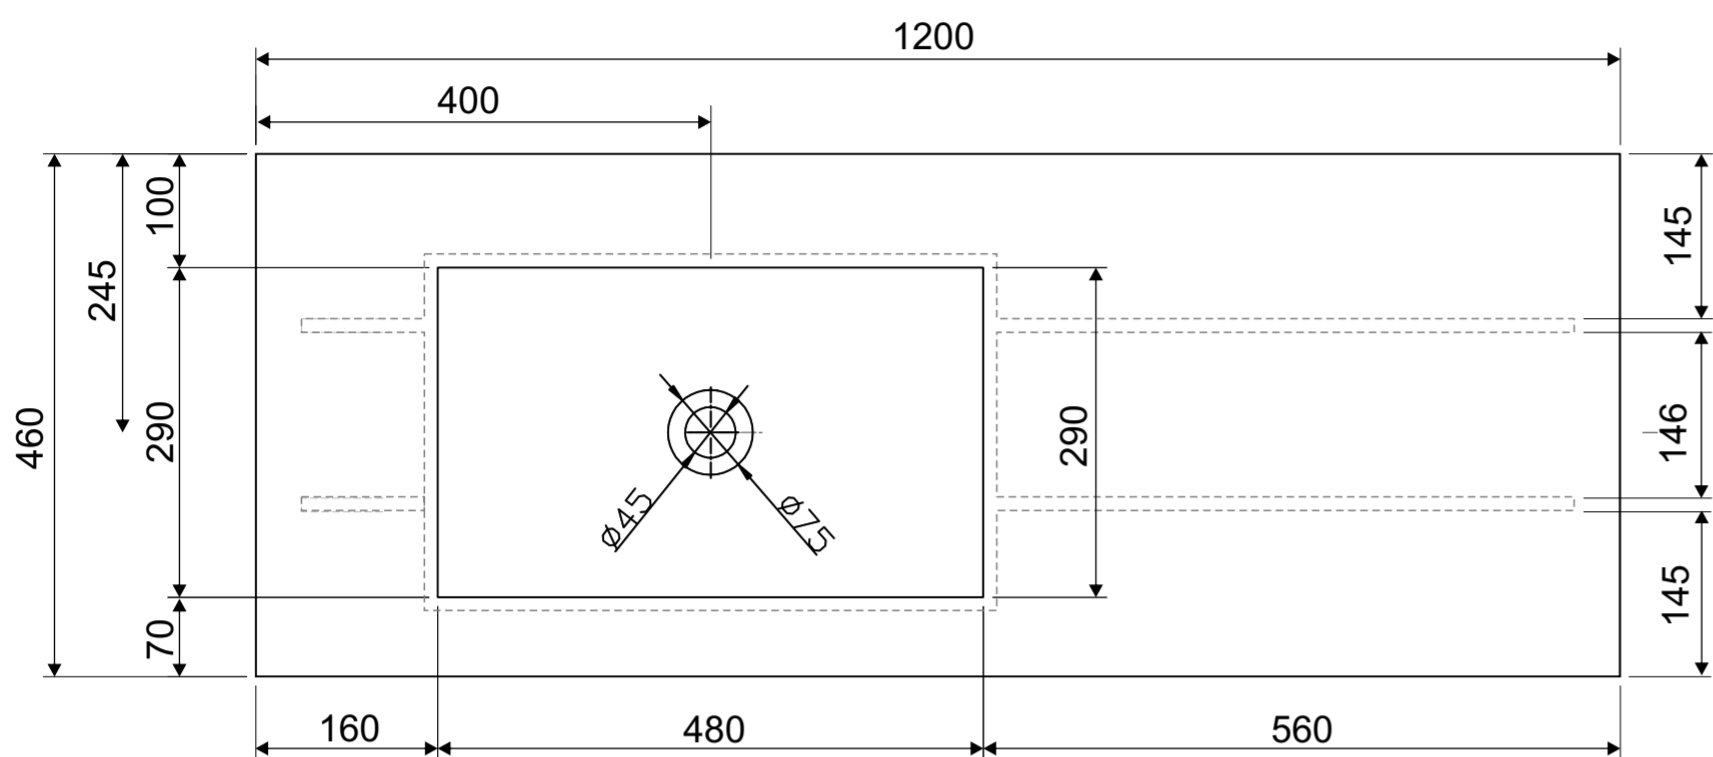

## WALL HUNG VANITY SET

### WITH *LEFT HAND BASIN*

BASIN: TOP VIEW

BASIN: PERSPECTIVE

CABINET: FRONT ELEVATION

CABINET: SIDE ELEVATION

BASIN & CABINET: SECTION (FRONT ELEVATION)

BASIN & CABINET: SECTION (SIDE ELEVATION)