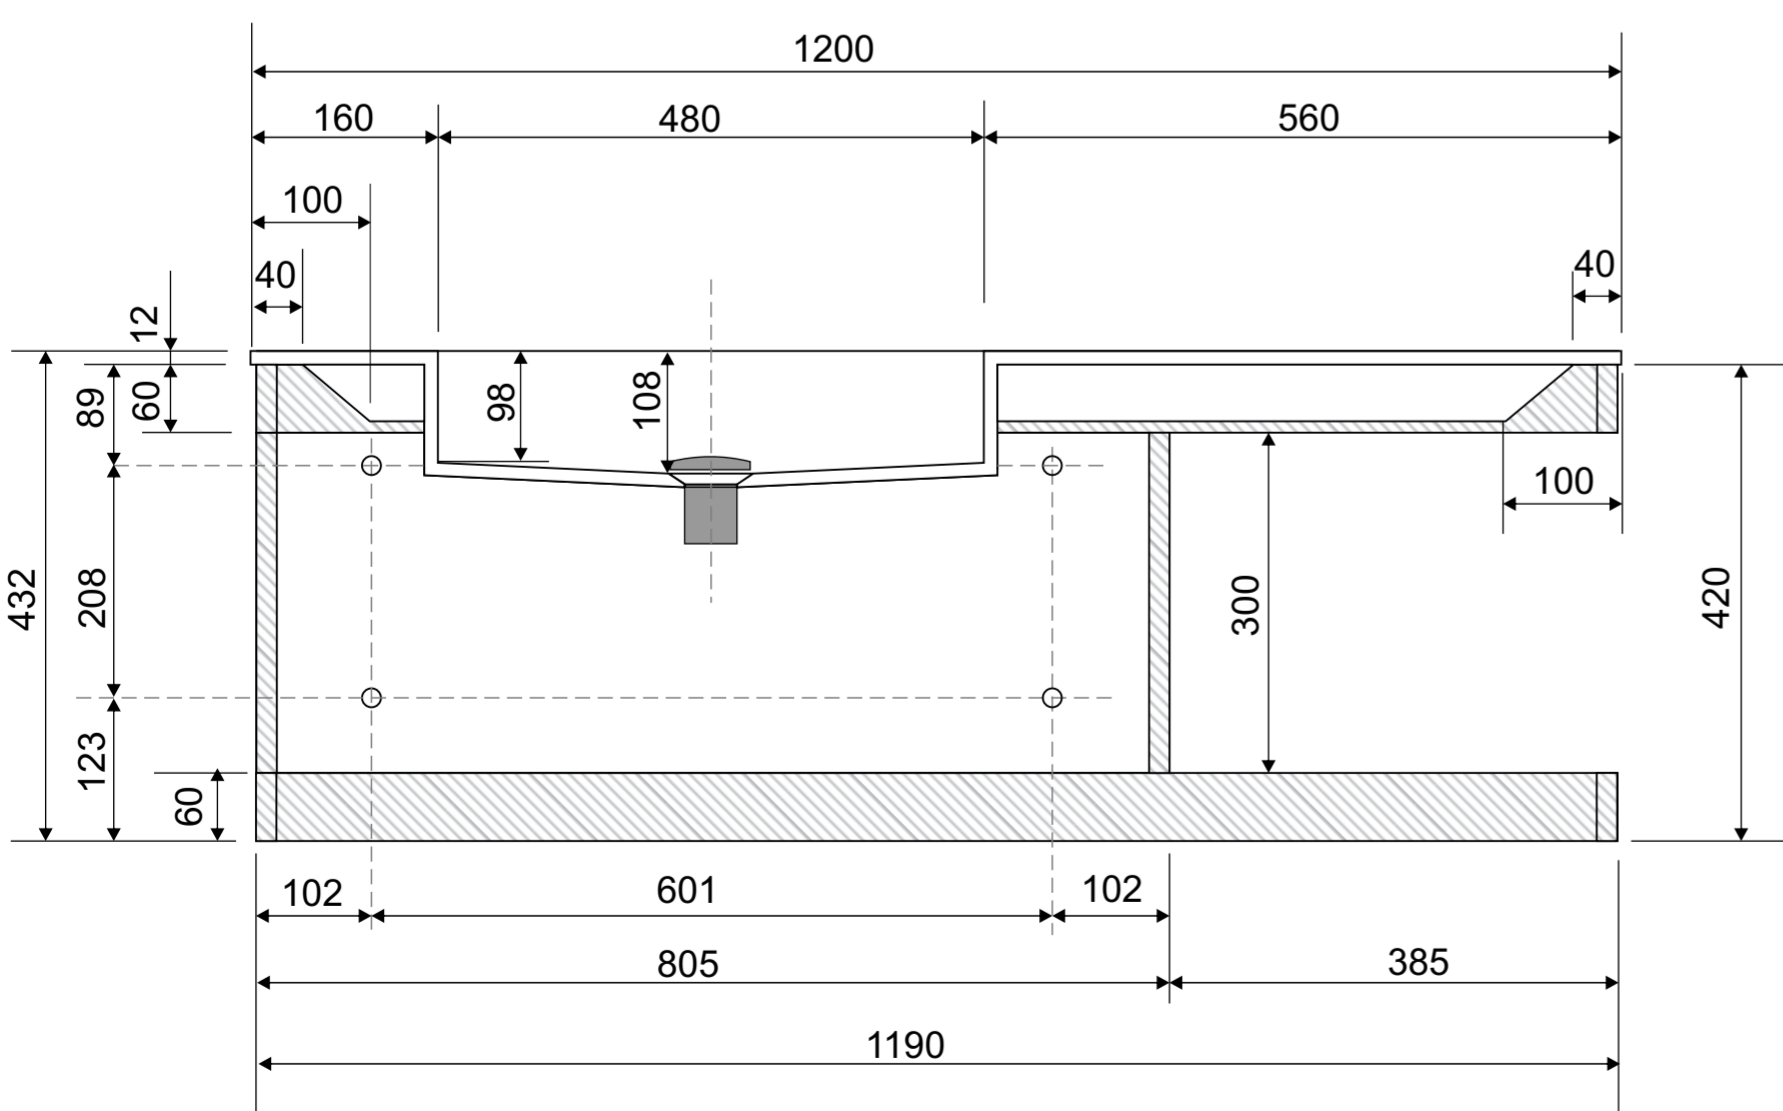

## WALL HUNG VANITY SET

### WITH *LEFT HAND BASIN*

BASIN: TOP VIEW

BASIN: PERSPECTIVE

CABINET: FRONT ELEVATION

CABINET: SIDE ELEVATION

BASIN & CABINET: SECTION (FRONT ELEVATION)

BASIN & CABINET: SECTION (SIDE ELEVATION)