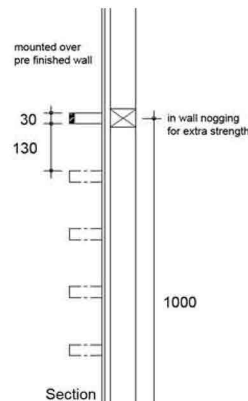

KRONOS 600 HEATED TOWEL RAIL

ASTKRONOS60 UNI

Specification

Plan

Front Elevation

End Elevation

Mounting Point Diagram

note: only 1 kronos rail supplied

Section

- 12v 50HZ
- 304 stainless steel
- Concealed left/right cable entry
- 5 year warranty
- Full compliance with IEC 60529:2001 - IP44 rating
- Full compliance with AS/NZS 60335.2.43:2005

TRANSFORMER REQUIRED PRIOR INSTALLATION NOT INCLUDED