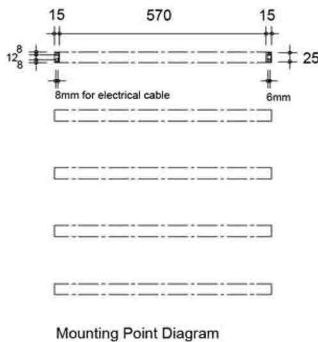

KRONOS 600 HEATED TOWEL RAIL

ASTKRONOS60 UNI

Specification

Plan

Front Elevation

End Elevation

Mounting Point Diagram

note: only 1 kronos rail supplied

Section

- 12v 50HZ
- 304 stainless steel
- Concealed left/right cable entry
- 5 year warranty
- Full compliance with IEC 60529:2001 - IP44 rating
- Full compliance with AS/NZS 60335.2.43:2005

TRANSFORMER REQUIRED PRIOR INSTALLATION NOT INCLUDED