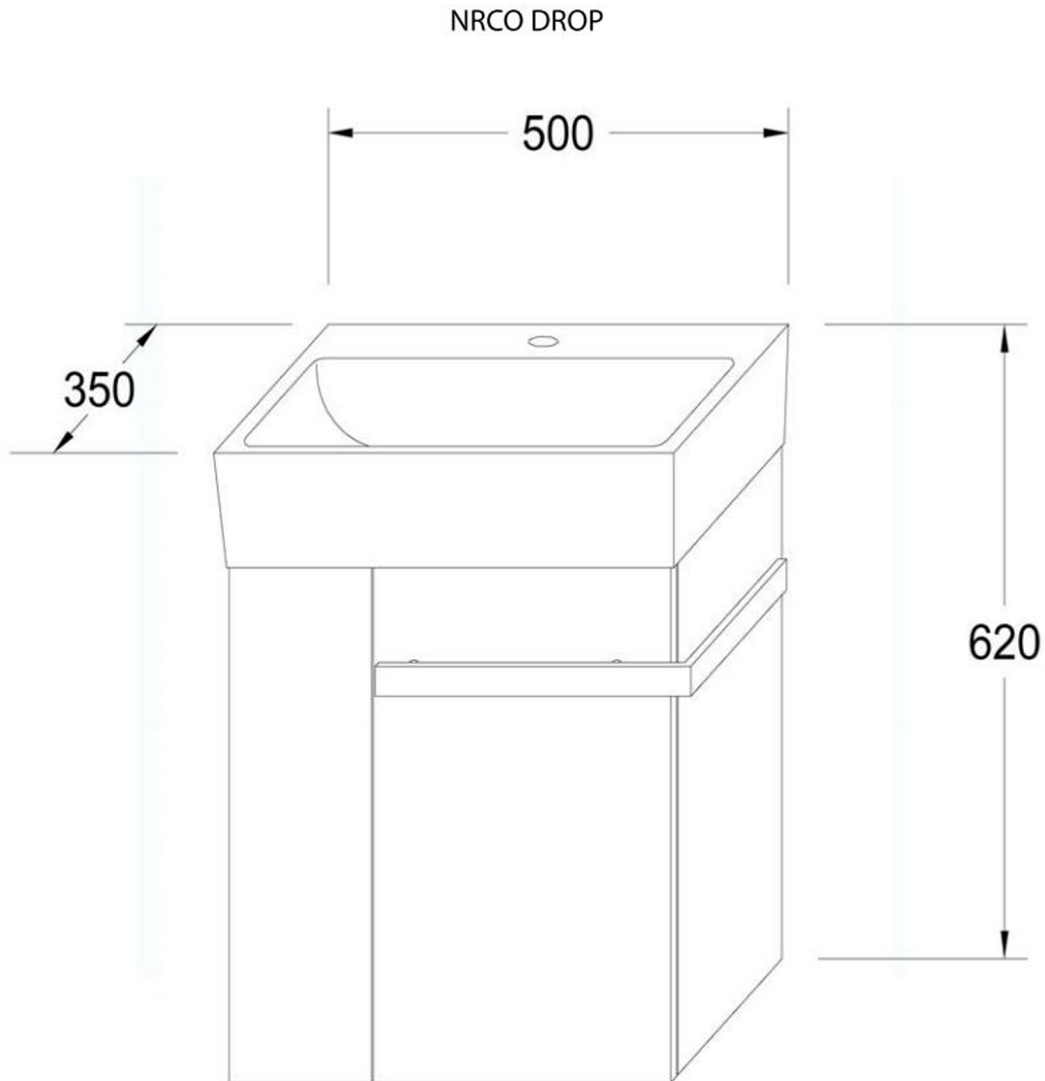

DROP IN VANITY

NRCO DROP Specification

www.casaitaliana.co.nz

info@casaitaliana.co.nz

Please contact your nearest show room for more information

ca
sa | ITALIANA