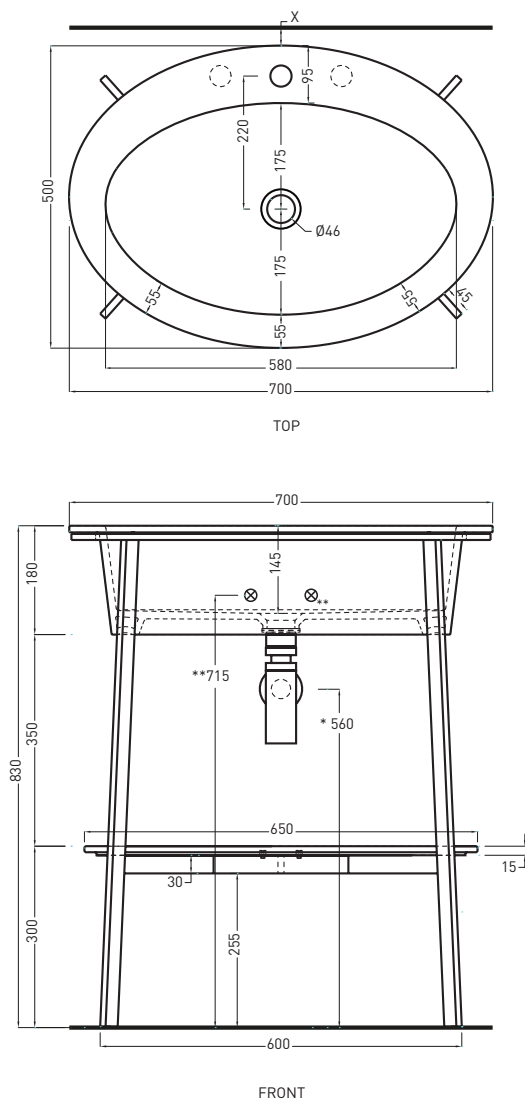

Lavabo in ceramica; Piano in ceramica o marmo; Struttura in acciaio verniciato
Wasbasin made of ceramic; Bottom shelf made of ceramic or marble; Frame made of painted stainless steel.

Novembre 2016

X. Distanza consigliata da parete dai 30mm ai 50mm
 X. Advised distance from the wall from 30mm to 50mm