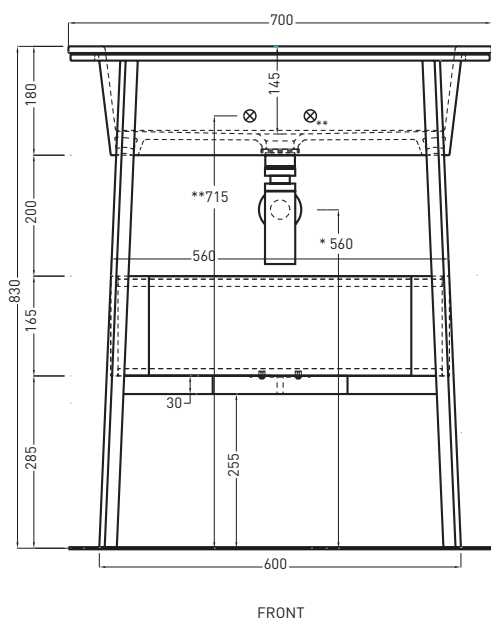

Catino Ovale con foro rubinetto

catino ovale 70 con foro rubinetto e cassetto
catino ovale 70 with tap hole and drawer

cielo
handmade in Italy

ACCESSORI/ACCESSORIES:

PIL01 - Piletta universale click-clack CROMO con coperchio in ceramica / Universal click-clack drain in CHROME with ceramic lid

PIL01NM - Piletta universale click-clack NERO MATT con coperchio in ceramica / Universal click-clack drain in MATT BLACK with ceramic lid

PIL01BR - Piletta universale click-clack BRONZO con coperchio in ceramica / Universal click-clack drain in BRONZE with ceramic lid

SISP - Sifone CROMO / CHROME siphon

SIFN - Sifone NERO MATT / MATT BLACK siphon

SIFBR - Sifone BRONZO / BRONZE siphon

NOTE/NOTES

Lavabo in ceramica; Cassetto in legno;
Struttura in acciaio verniciato
*Wasbasin made of ceramic; Drawer made of wood;
Frame made of painted stainless steel.*

NOTE/NOTES

La verniciatura del cassetto è leggermente goffrata.
The drawer laquering is slightly textured.

FINITURE LAVABO

WASHBASIN FINISHES

○ Bianco/white - glossy

Le Terre di Cielo

○ Talco	● Arenaria
○ Pomice	● Avena
○ Brina	● Lino
● Basalto	● Agave
● Lavagna	● Muschio
● Cemento	● Polvere
● Fango	● Cipria
● Cacao	● Canapa

FINITURE STRUTTURA

FRAMEWORK FINISHES
verniciature/coatings

- Nero Matt
- Bronzo Spazzolato
- Titanio

FINITURE CASSETTO IN LEGNO

WOODEN DRAWER FINISHES

laccature/laquerings

○ Talco	● Avena
○ Pomice	● Cemento
○ Brina	● Basalto
● Arenaria	● Muschio

essenze legno/wood essences

● Rovere Grigio	● Rovere Nero
● Rovere Sbiancato	● Eucalipto
● Rovere Naturale	

TOP

X. Distanza consigliata da parete dai 30mm ai 50mm
X. Advised distance from the wall from 30mm to 50mm

FRONT

* WATER OUTLET WITH art. SISP / SIFN / SIFBR
** WATER INLET (HOT-COLD)