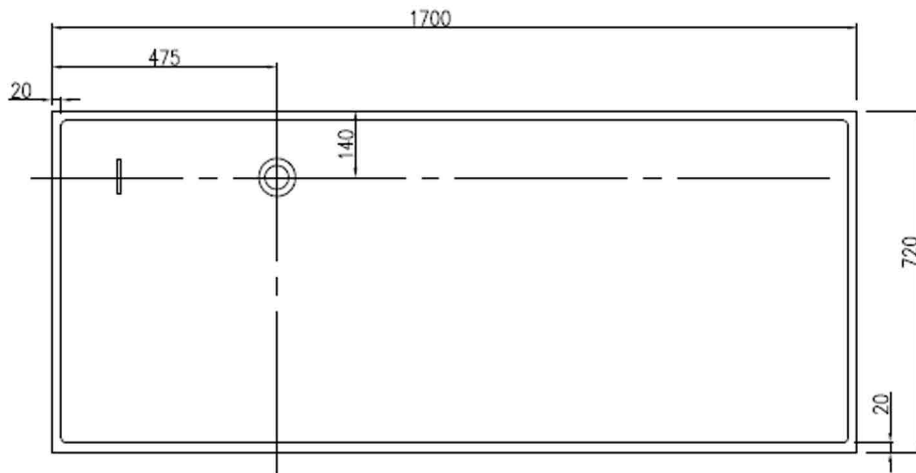

CUBE BATH

PB CUBE BATH Specification

www.casaitaliana.co.nz

info@casaitaliana.co.nz

Please contact your nearest show room for more information

ca
sa | ITALIANA