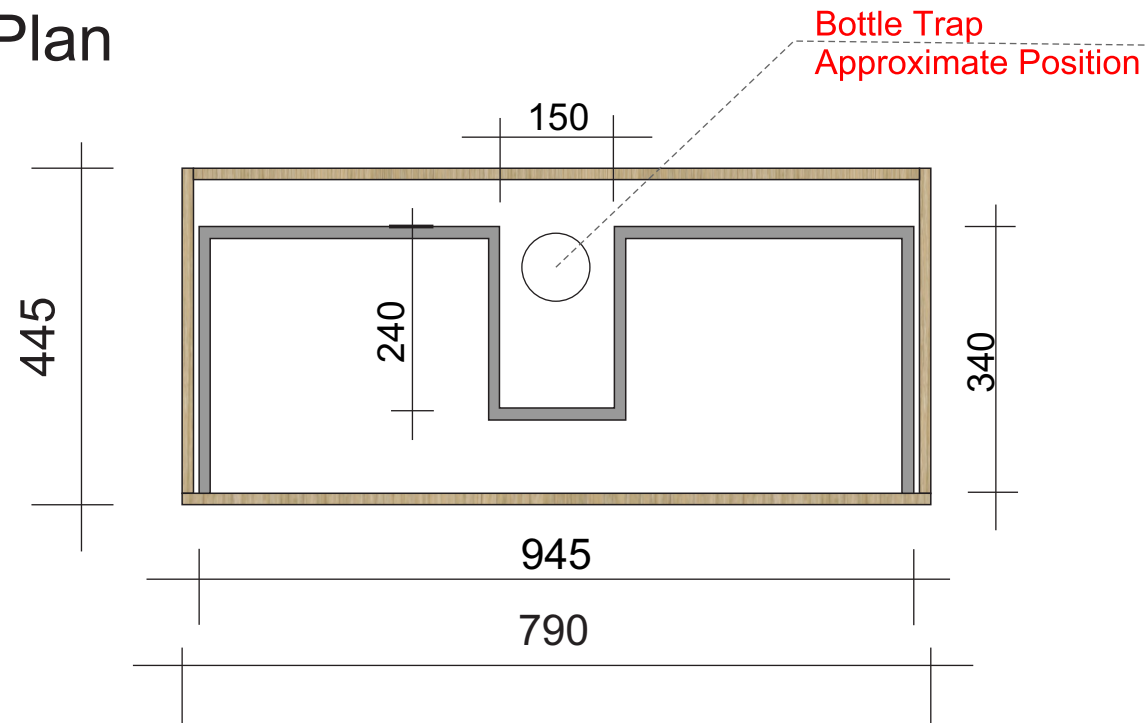

CENTO 800 VANITY

Plan

Front Elevation

Side Section