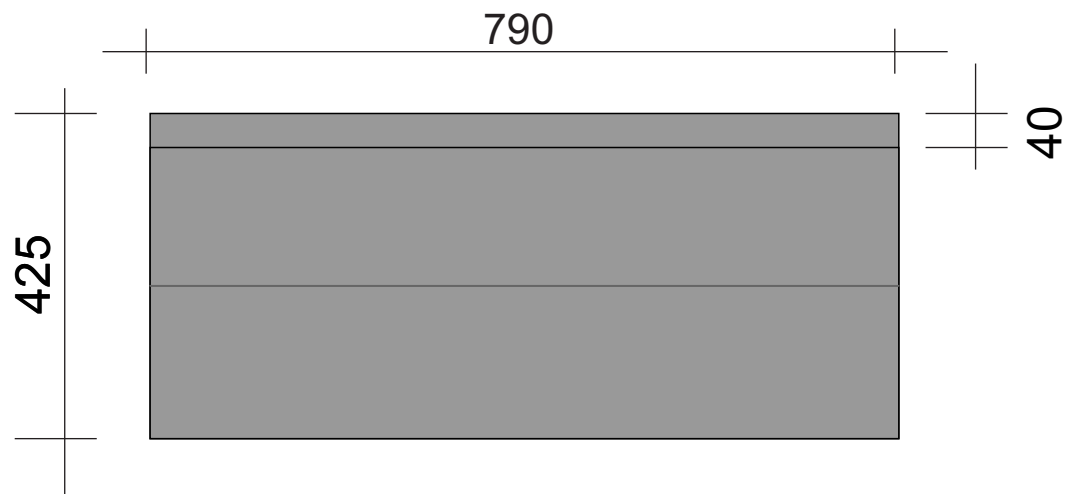

CENTO 800 VANITY

Plan

Front Elevation

Side Section