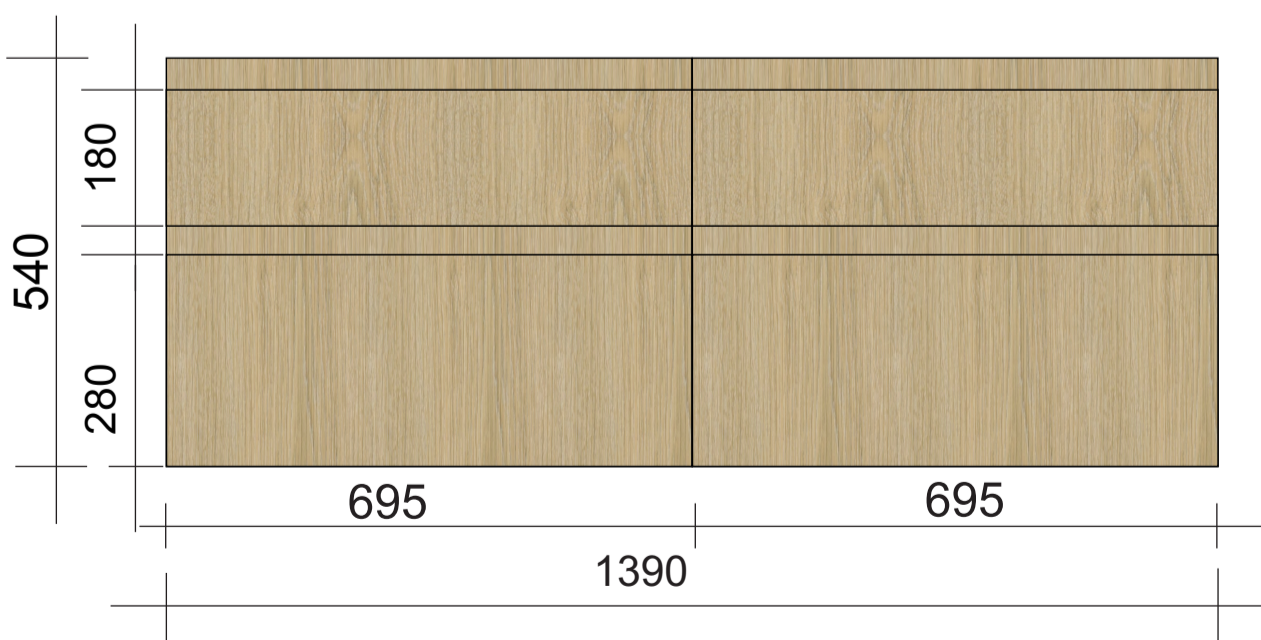

CENTO 1400 SINGLE VANITY 4x DRAWERS

Plan

Upper Drawers

Plan

Lower Drawers

Front Elevation

Side Section