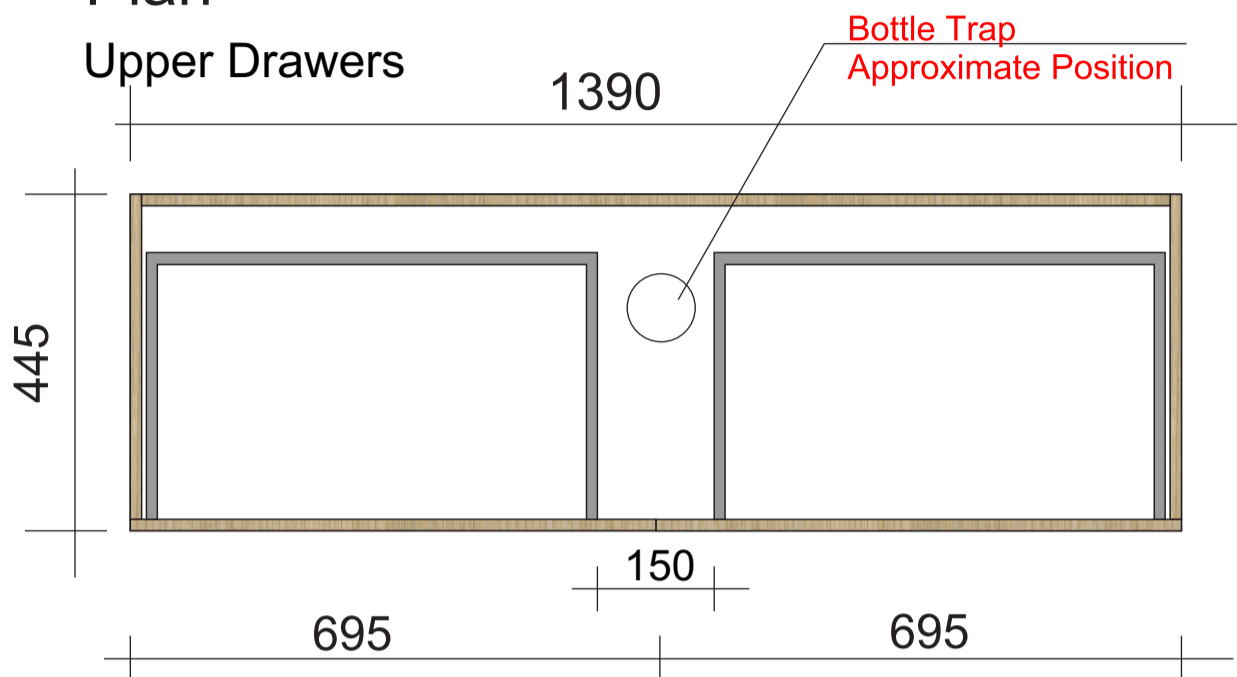

CENTO 1400 SINGLE VANITY 4x DRAWERS

Plan

Upper Drawers

Plan

Lower Drawers

Front Elevation

Side Section