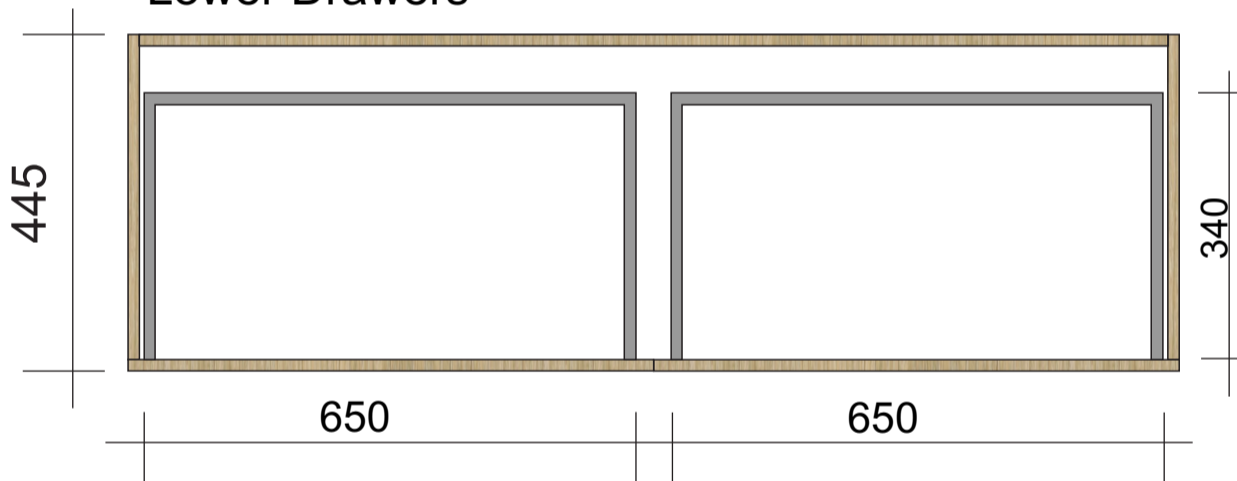

CENTO 1400 SINGLE VANITY 4x DRAWERS

Plan

Upper Drawers

Plan

Lower Drawers

Front Elevation

Side Section