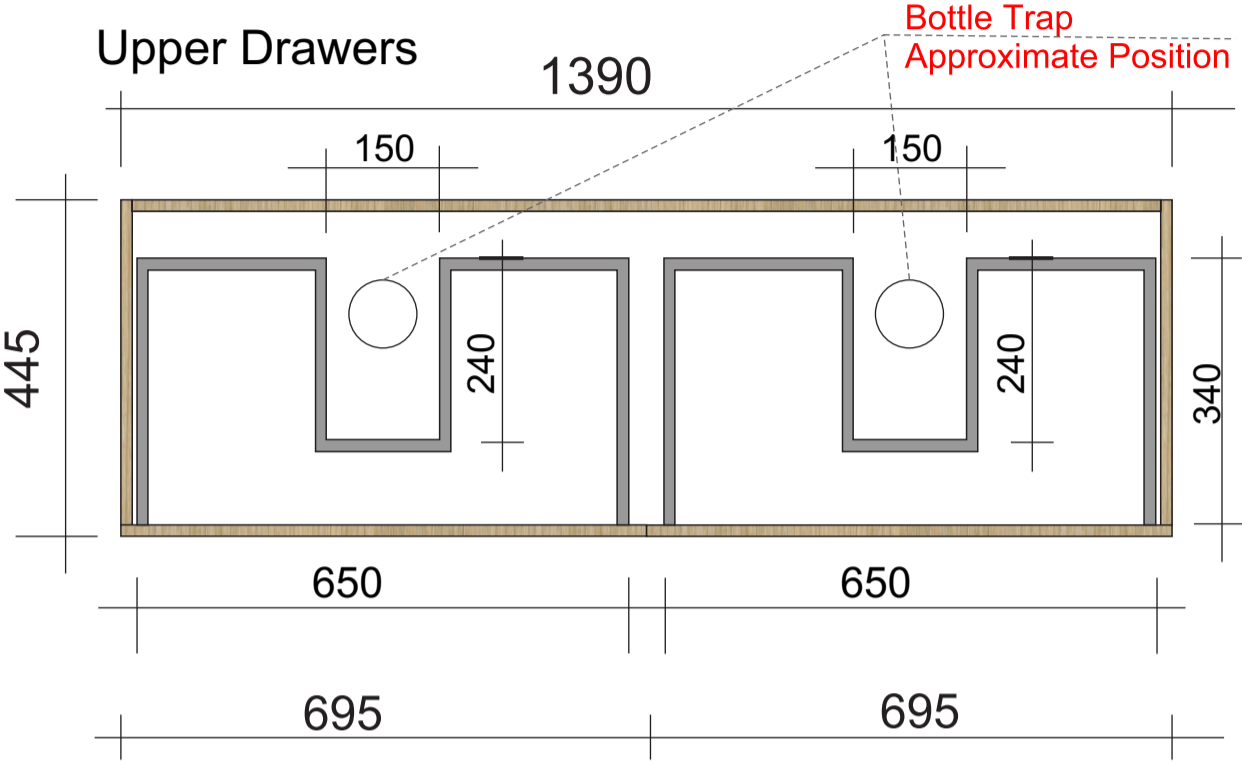

CENTO 1400 DOUBLE VANITY with 4 DRAWERS

Plan

Upper Drawers

Plan

Lower Drawers

Front Elevation

Side Section