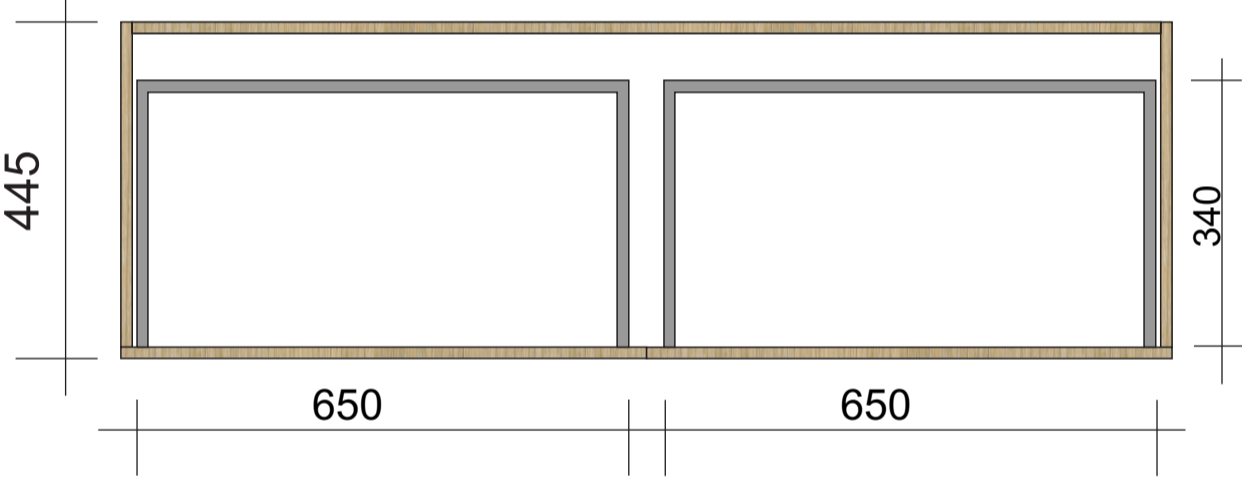

CENTO 1400 DOUBLE VANITY with 4 DRAWERS

Plan

Upper Drawers

Plan

Lower Drawers

Front Elevation

Side Section