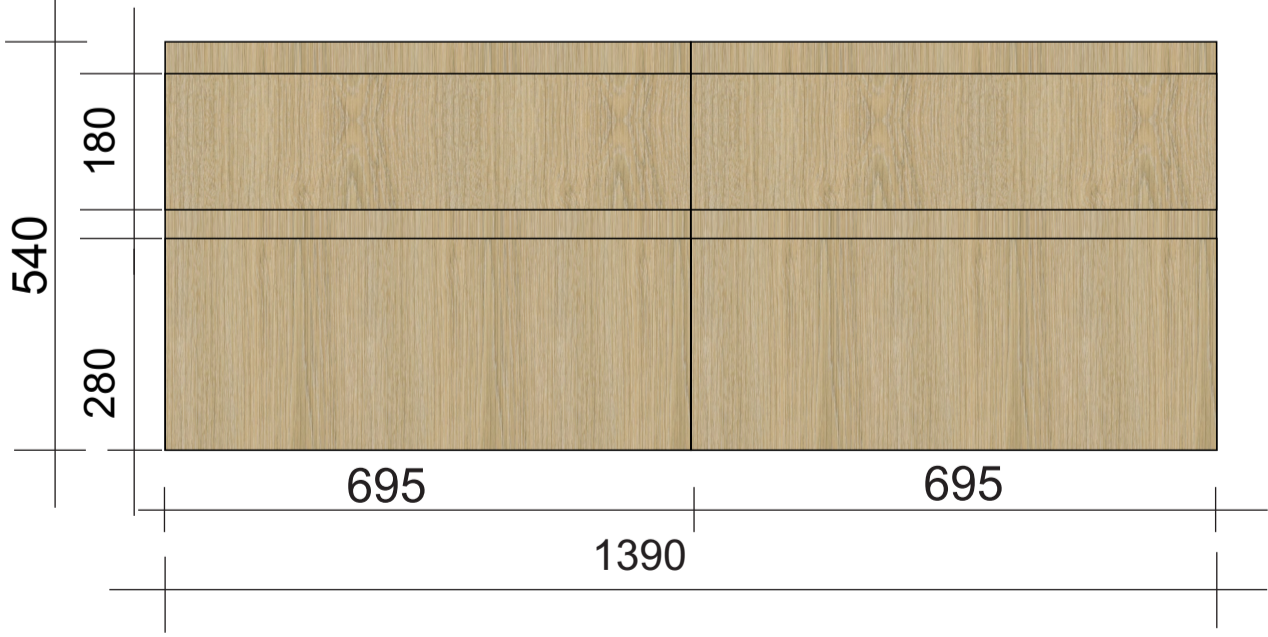

CENTO 1400 DOUBLE VANITY with 4 DRAWERS

Plan

Upper Drawers

Plan

Lower Drawers

Front Elevation

Side Section