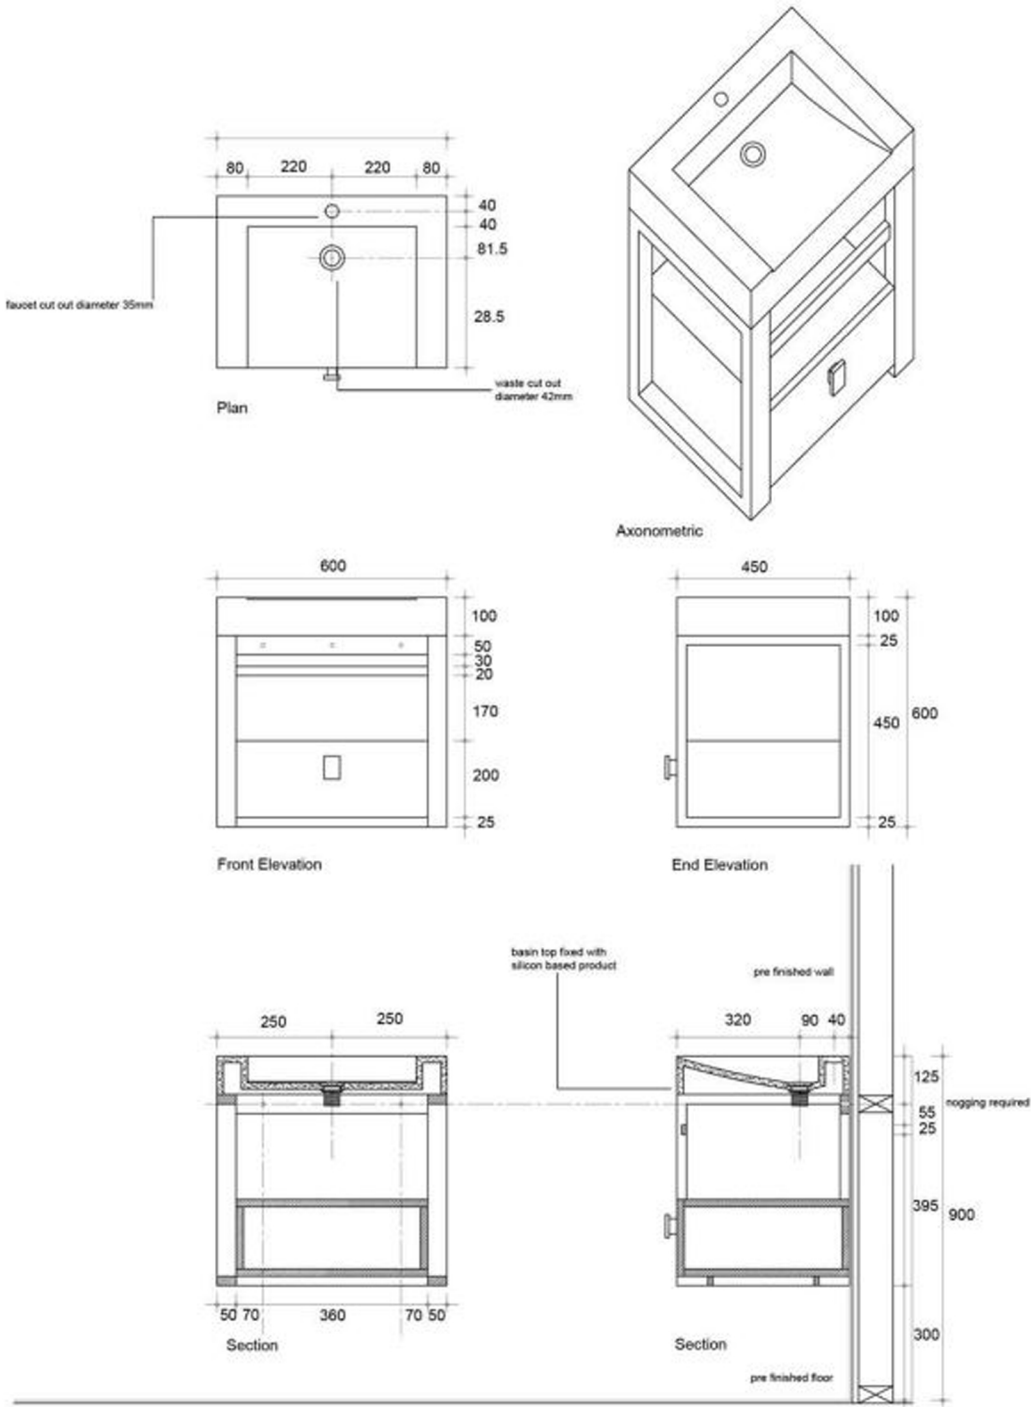

BALTIMORE VANITY

WINBALBLKRB-9603

Specification

"BALTIMORE PLUS COLLECTION"
STONE WASH BASIN WITH BRUSHED STAINLESS STEEL FRAME

www.casaitaliana.co.nz

info@casaitaliana.co.nz

Please contact your nearest show room for more information

ca
sa | ITALIANA