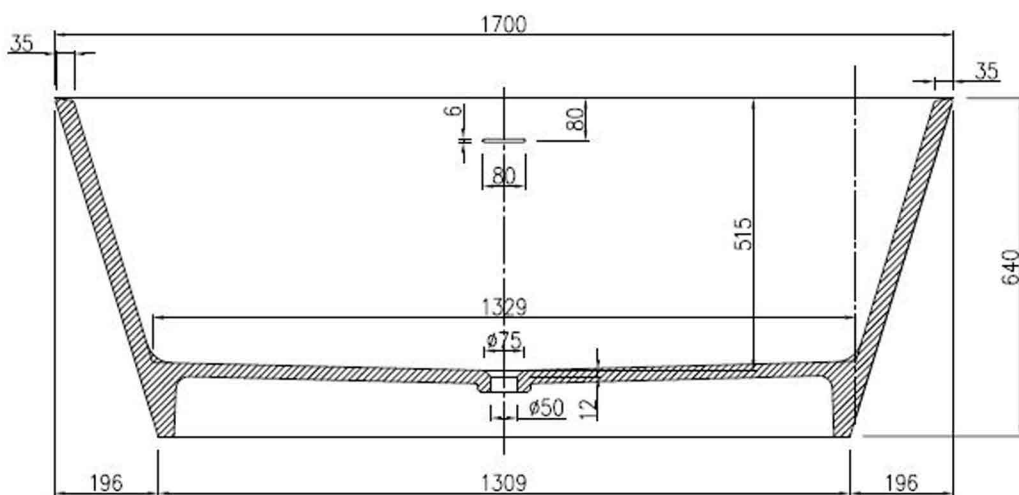

OLIVE BATH

WD OLIVE

Specification

www.casaitaliana.co.nz

info@casaitaliana.co.nz

Please contact your nearest show room for more information

ca
sa | ITALIANA