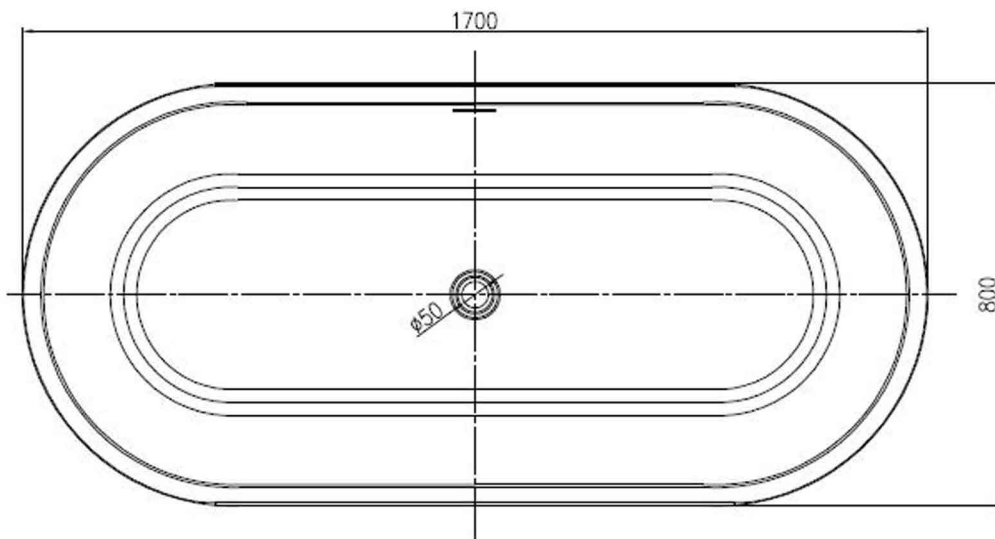

OLIVE BATH

WD OLIVE

Specification

www.casaitaliana.co.nz

info@casaitaliana.co.nz

Please contact your nearest show room for more information

ca
sa | ITALIANA