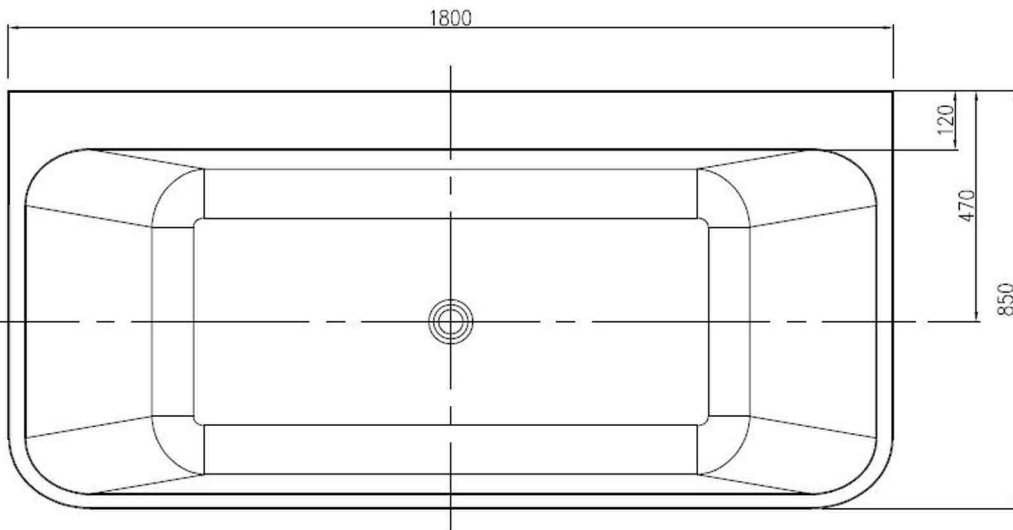

RUBINO BATH

WD RUBINO Specification

www.casaitaliana.co.nz

info@casaitaliana.co.nz

Please contact your nearest show room for more information

ca
sa | ITALIANA