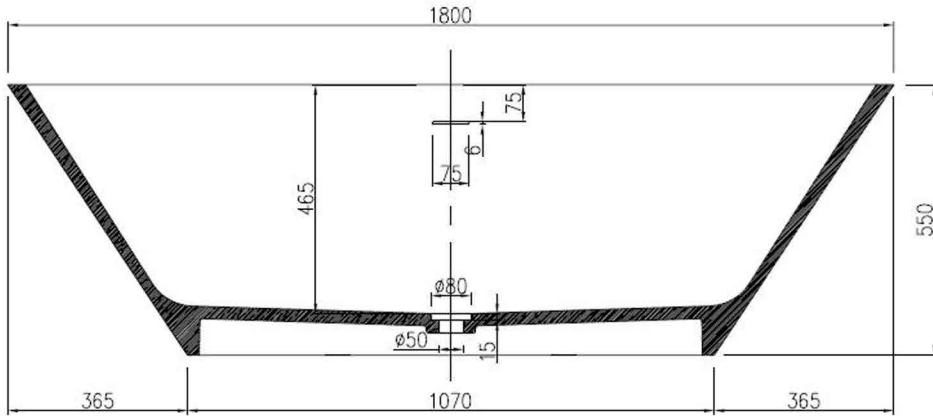

RUBINO BATH

WD RUBINO Specification

www.casaitaliana.co.nz

info@casaitaliana.co.nz

Please contact your nearest show room for more information

ca
sa | ITALIANA