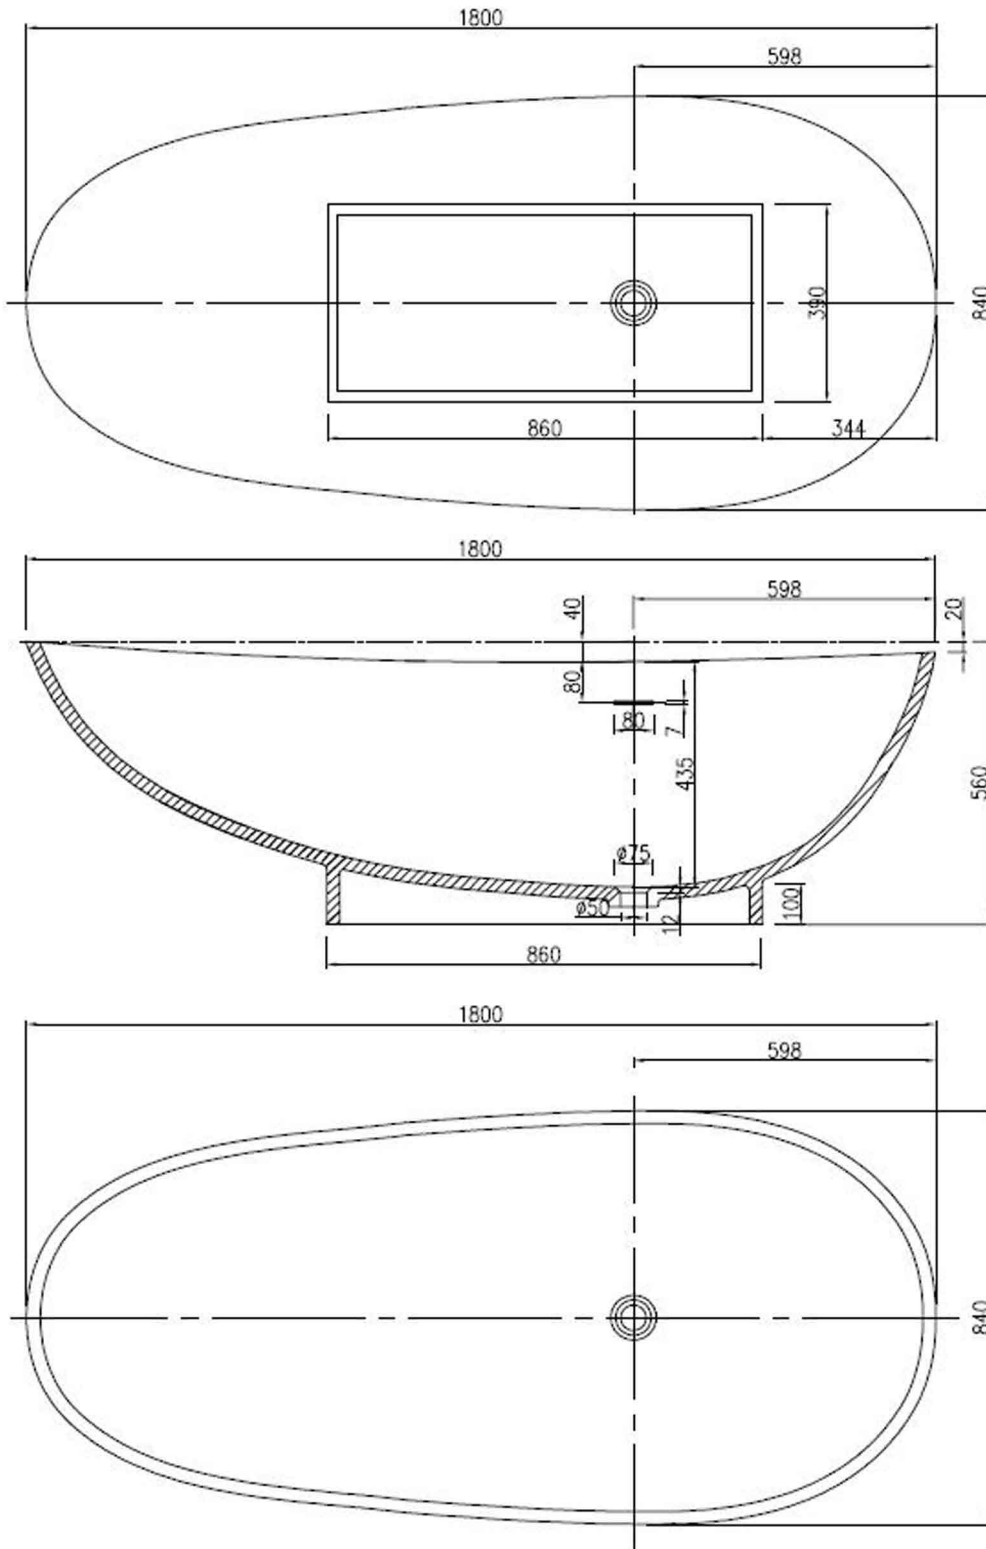

PERLA BATH

WD PERLA Specification

www.casaitaliana.co.nz

info@casaitaliana.co.nz

Please contact your nearest show room for more information

ca
sa | ITALIANA