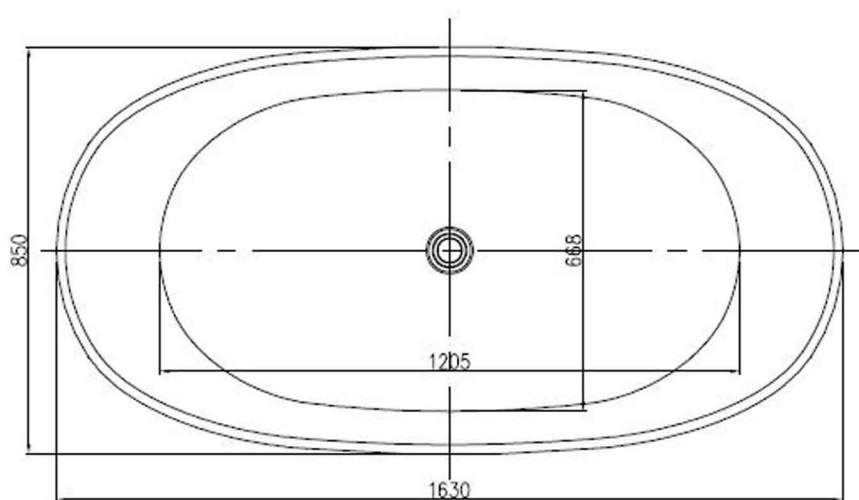

MARCELLA BATH

WD MARIA

Specification

www.casaitaliana.co.nz

info@casaitaliana.co.nz

Please contact your nearest show room for more information

ca
sa | ITALIANA