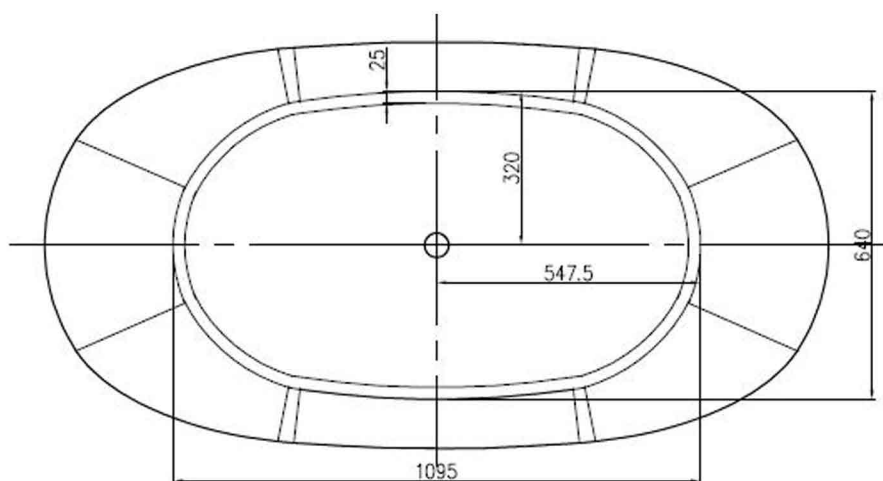

MARCELLA BATH

WD MARIA

Specification

www.casaitaliana.co.nz

info@casaitaliana.co.nz

Please contact your nearest show room for more information

ca
sa | ITALIANA