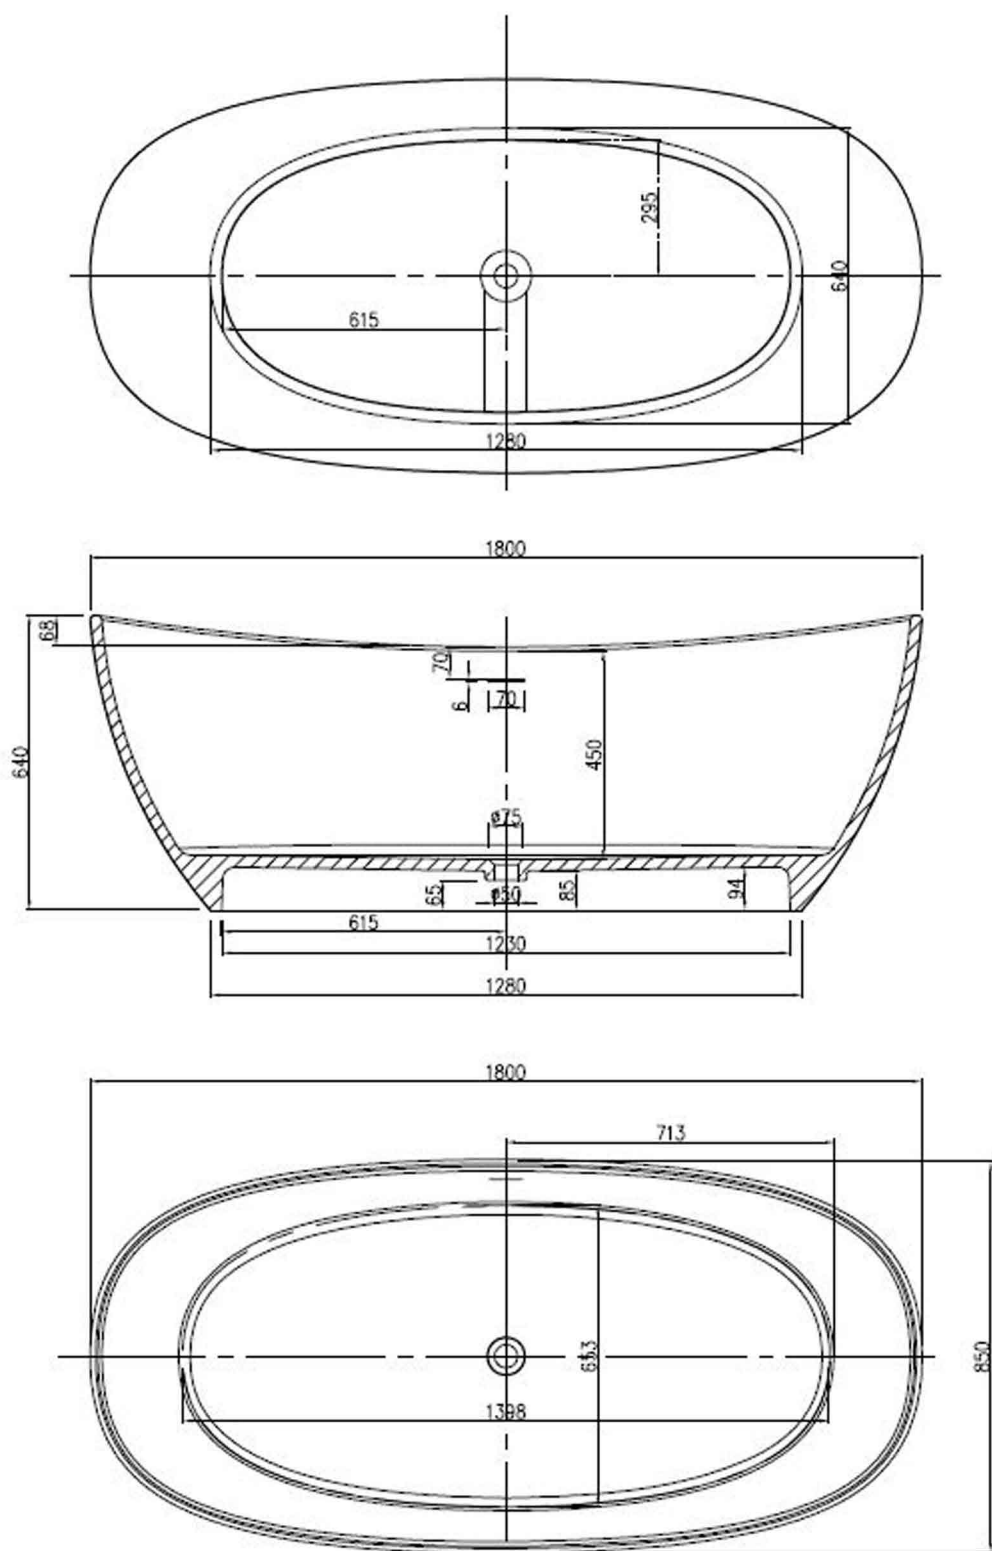

MARCELLA BATH

WD MARCELLA

Specification

www.casaitaliana.co.nz

info@casaitaliana.co.nz

Please contact your nearest show room for more information

ca
sa | ITALIANA